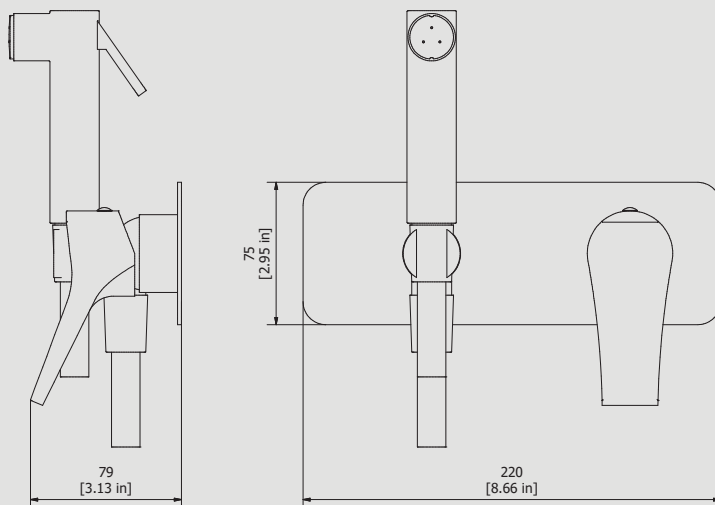

IB RUBINETTI

Collection

TWITTER

Article

TW706

Description

Wall mounted bidet spray mixer

Built-in body to be purchased separately INC206XXXN_19

Box Dimensions

370 x 270 x 80 mm

Weight

3.1 kg

Finishes

- **CC** CHROME
- **CF** BLACK CHROME
- **OO** GOLD
- **BB** ANTIQUE BRONZE
- **SS** BRUSHED NICKEL
- **CS** BRUSHED BLACK CHROME
- **BO** MATT WHITE
- **NP** MATT BLACK
- **IS** BRUSHED PALE GOLD
- **OS** BRUSHED GOLD
- **II** PALE GOLD
- **RR** ANTIQUE COPPER
- **RS** ROSE GOLD
- **ON** NATURAL BRASS
- **SR** BRUSHED ROSE GOLD
- **PL** PLATINUM

Dimensions

Cartridge

Ø35 ceramic cartridge

Threaded fitting

G1/2" female

Aerator

Flow Rate (+/-10%)

1 BAR	2 BAR	3 BAR
2.3 l/min	3.2 l/min	4 l/min

P.IVA 01785230986
capitale sociale
€420.000,00 i.v.

WWW.IBRUBINETTI.IT

IB RUBINETTI

Parts list			
ELEM	CODE	DESCRIPTION	QT
1	CPSUPCCX N_1	Handshower support Ø30 L95	1
1.1	AQ0004640	OR Ø18.77 x Ø1.78 NBR 70 SH	1
1.2	AS0013051	Bayonet coupling G1/2" M H64.9	1
1.3	AQ0004180	OR 9.25x1.78 NBR 70 SH	2
1.4	AC0013053	Hand shower's support Ø30 L94.8	1
1.5	AQ0001340	OR 8.73x1.78 NBR 70 SH	1
1.6	AC0013052	Reduction G1/2" M M12x1 M H20.5	1
1.7	AQ0014670	Grubscrew M5x6 cone point	1
2	AQ0013247	Flow reduction+CV Ø15 4L	1
3	CPIN206CC -19	Mixer 47x47 x recessed	1
3.1	AQ0015684	Gasket Ø31 H3.5 Ø7 Ø7.5	1
3.2	AQ0015357	Grubscrew M3x10 flat point	1
3.3	AS0013040	Insert 47x47 H11 M37x1.5	1
3.4	AQ0004095	Ceramic cartridge Ø35 9x9 (K35A)	1
3.5	AC0010445	Ring for recessed shower mixer	1
3.6	AQ0001040	Cartridge ring nut M37x1.5 H9	1
4	AQ0012068	Chromed cover nut Ø38,2 M37x1,5	1
5	AQ0013641	Handle Ø45 H36 L102.5 with inox plug and plug	1
5.1	AQ0006650	Plug cover Ø7	1
5.2	AQ0009729	Grubscrew M5x5 cone point	1
5.3	AQ0013641	Handle Ø45 H36 L102.5	1
6	AQ0014142	Rubber packing double-sided tape 200x65x8x1	1
7	AC0013126	Plate 220x75x2	1
8	AQ0010882	Supreme chromalux flexible hose	2
9	AQ0015885	Handshower hydrobrush SG415	1