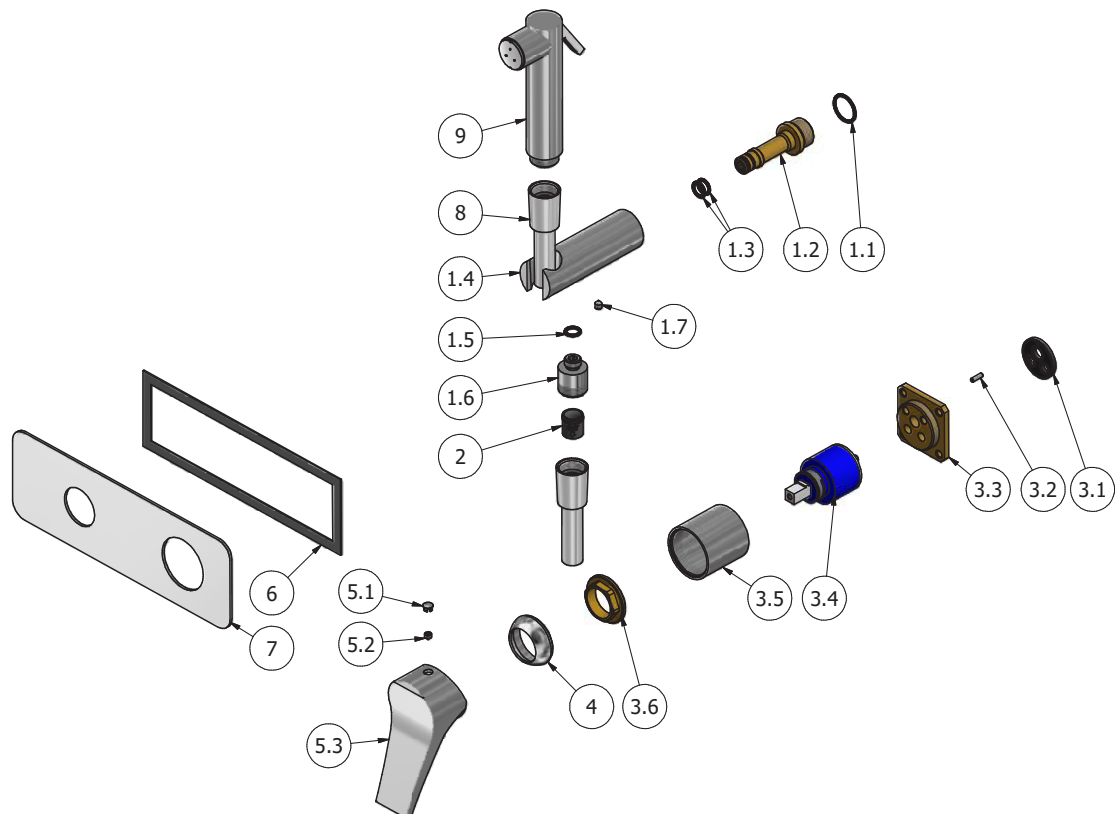

Dimensions

Cartridge

Ø35 ceramic cartridge

Threaded fitting

G1/2" female

Aerator

Flow Rate (+/-10%)

1 BAR	2 BAR	3 BAR
2.3 l/min	3.2 l/min	4 l/min

P.IVA 01785230986
capitale sociale
€420.000,00 i.v.

WWW.IBRUBINETTI.IT

IB RUBINETTI

Parts list			
ELEM	CODE	DESCRIPTION	QT
1	CPSUPCCX N_1	Handshower support Ø30 L95	1
1.1	AQ0004640	OR Ø18.77 x Ø1.78 NBR 70 SH	1
1.2	AS0013051	Bayonet coupling G1/2" M H64.9	1
1.3	AQ0004180	OR 9.25x1.78 NBR 70 SH	2
1.4	AC0013053	Hand shower's support Ø30 L94.8	1
1.5	AQ0001340	OR 8.73x1.78 NBR 70 SH	1
1.6	AC0013052	Reduction G1/2" M M12x1 M H20.5	1
1.7	AQ0014670	Grubscrew M5x6 cone point	1
2	AQ0013247	Flow reduction+CV Ø15 4L	1
3	CPIN206CC -19	Mixer 47x47 x recessed	1
3.1	AQ0015684	Gasket Ø31 H3.5 Ø7 Ø7.5	1
3.2	AQ0015357	Grubscrew M3x10 flat point	1
3.3	AS0013040	Insert 47x47 H11 M37x1.5	1
3.4	AQ0004095	Ceramic cartridge Ø35 9x9 (K35A)	1
3.5	AC0010445	Ring for recessed shower mixer	1
3.6	AQ0001040	Cartridge ring nut M37x1.5 H9	1
4	AQ0012068	Chromed cover nut Ø38,2 M37x1,5	1
5	AQ0013641	Handle Ø45 H36 L102.5 with inox plug and plug	1
5.1	AQ0006650	Plug cover Ø7	1
5.2	AQ0009729	Grubscrew M5x5 cone point	1
5.3	AQ0013641	Handle Ø45 H36 L102.5	1
6	AQ0014142	Rubber packing double-sided tape 200x65x8x1	1
7	AC0013126	Plate 220x75x2	1
8	AQ0010882	Supreme chromalux flexible hose	2
9	AQ0015885	Handshower hydrobrush SG415	1