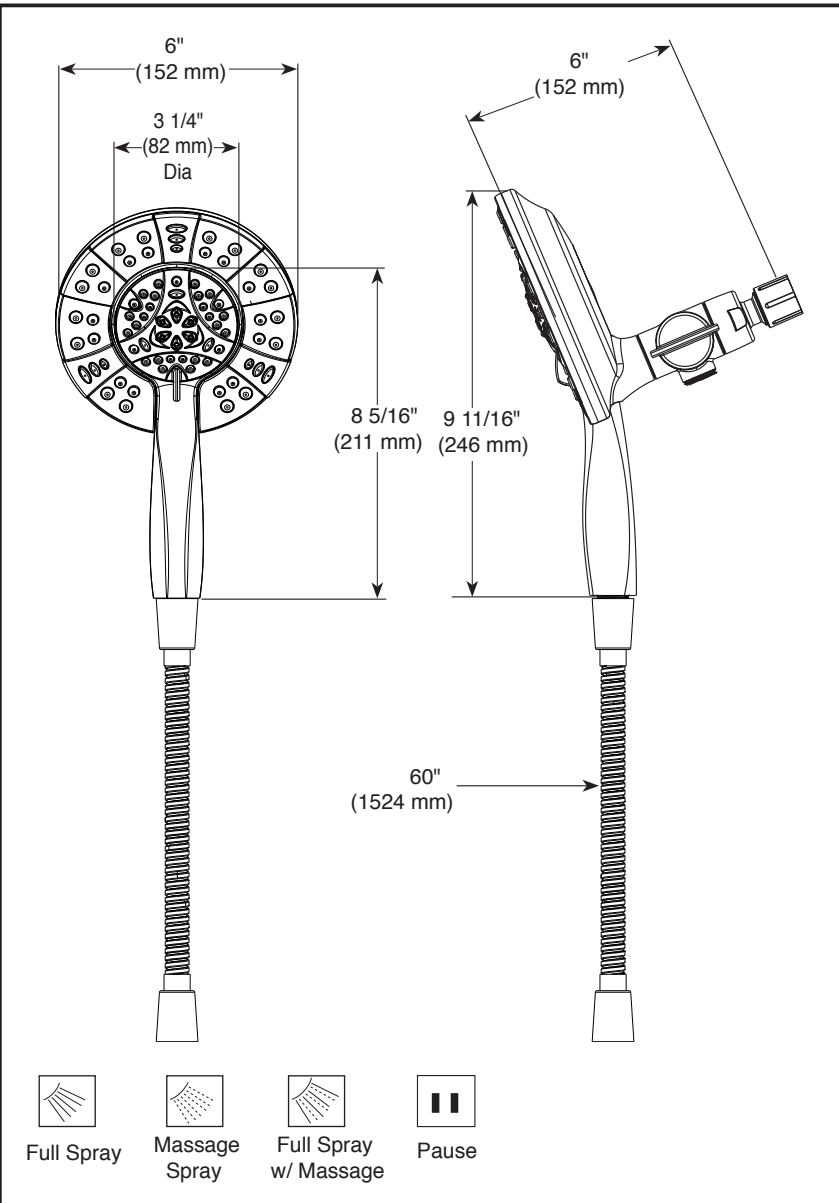

Submitted Model No.: \_\_\_\_\_

Specific Features: \_\_\_\_\_

▲ Designate proper finish suffix

Delta reserves the right (1) to make changes in specifications and materials, and (2) to change or discontinue models, both without notice or obligation. Dimensions are for reference only. See current full-line price book or [www.deltafaucet.com](http://www.deltafaucet.com) for finish options and product availability.

DSP-B-75499 Rev. A

- 2-In-1 shower
- 4-Spray Setting hand shower

**FEATURES:**

- Touch-Clean® Nozzles

**STANDARD SPECIFICATIONS:**

- Maximum flow rate 2.5 gpm @ 80 psi, 9.5 L/min @ 550kPa.
- Integrated hand shower docks securely into showerhead when not in use.
- Diverter allows for single or shared operation of showerhead and hand shower.
- Fixed showerhead and hand shower all in one.
- 60" (1524 mm) Stainless steel hose.
- Multiple hand shower spray settings and pause feature - not a positive shut-off.
- Ball connector swivel angle is 35°. (17.5° per side)