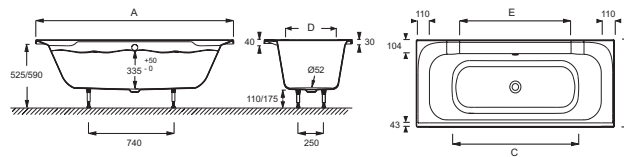

Technical drawing

Mm	E6D011	E6D012	E6D013
A	1695⁻³	1695⁻³	1795⁻³
B	700⁻³	750⁻³	800⁻³
C	1068	1068	1175
D	424	474	524
E	958	958	1058

*Due to possible variations in computer and printer calibrations, technical factors and certain finish characteristics, the colors you see may not accurately portray the actual colors and are provided as a guide only.