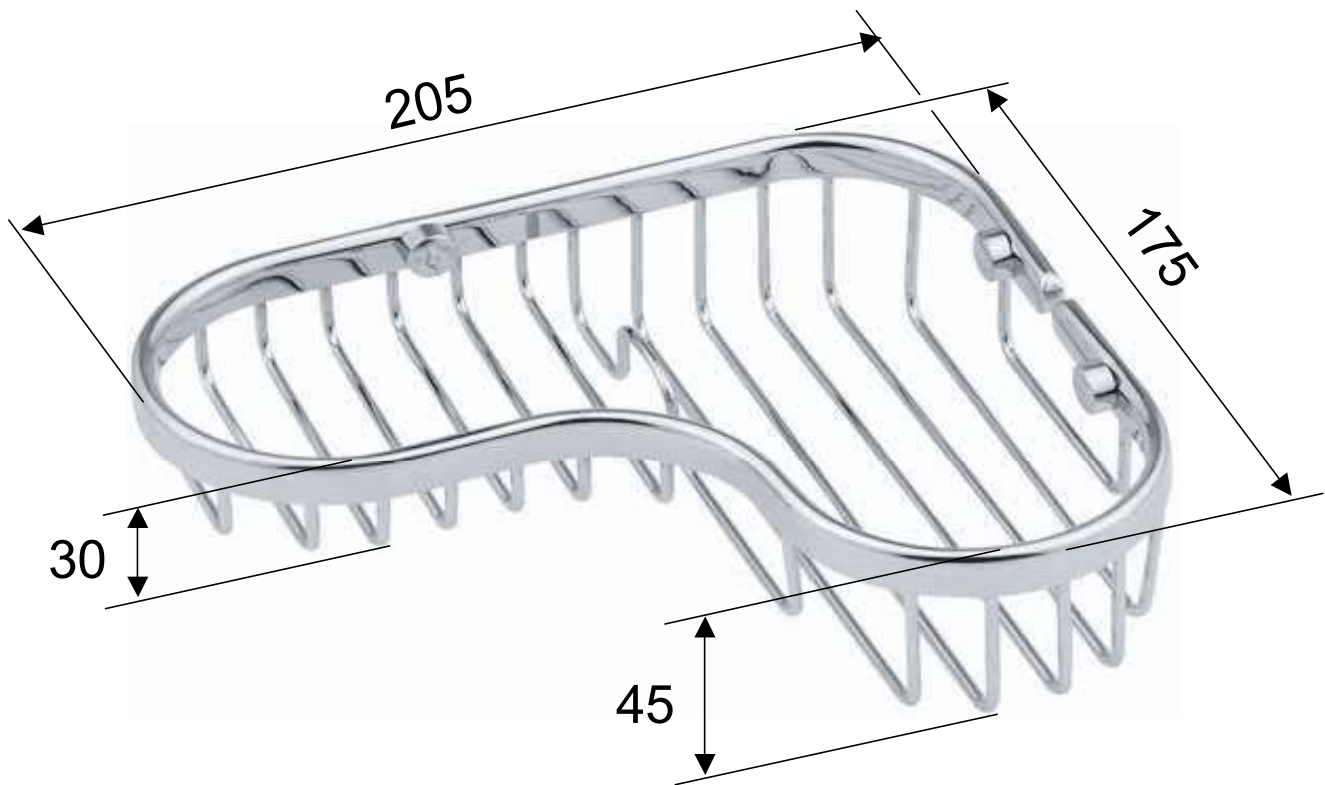

DANIEL

SCHEDA TECNICA TECHNICAL FEATURES

ART. COD.

A2273

MATERIALI / MATERIALS

OTTONE CROMATO / CHROME PLATED BRASS

CROMATURA / CHROME PLATING

UNI EN 248