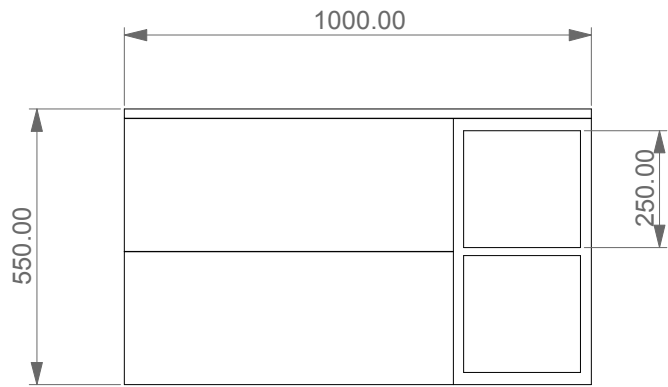

Mobile Mood cm. 100x48x55

FRONT

LEFT

TOP

Designation Mobile Mood cm. 100x48x55	
Scale 1:10	
cod. MOMO100LE	
<p>This drawing including the respected data may neither be duplicated nor modified nor altered without the consent of GSG Ceramic Design. The use of the data/technical drawings take place at users own risk and under exclusion of any liability of GSG Ceramic Design. The dimensions are not binding; products are subject to changes. Measurement shown may be subjected to small variations or are indicative.</p>	