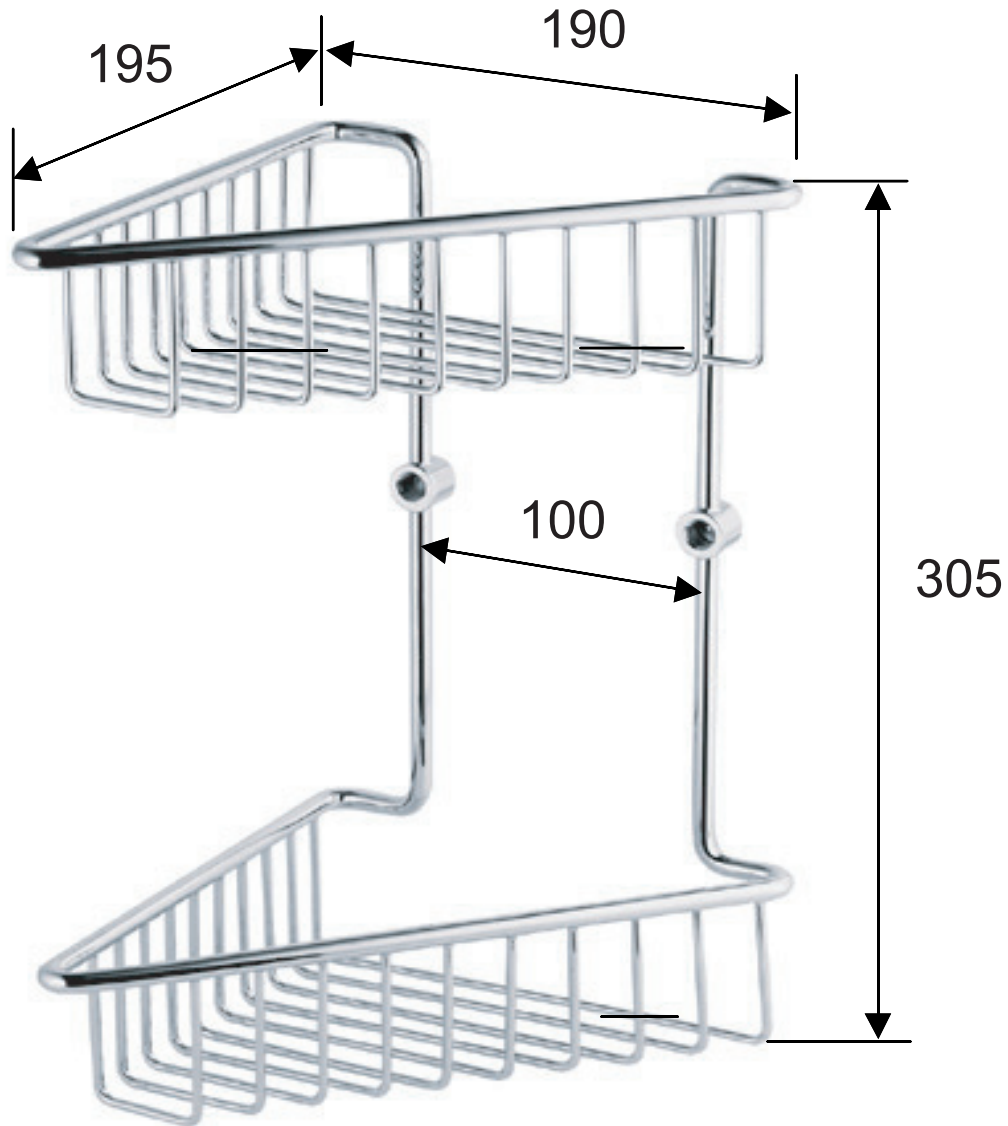

DANIEL

SCHEDA TECNICA TECHNICAL FEATURES

ART. COD.

A2277

MATERIALI / MATERIALS

OTTONE CROMATO / CHROME PLATED BRASS

CROMATURA / CHROME PLATING

UNI EN 248