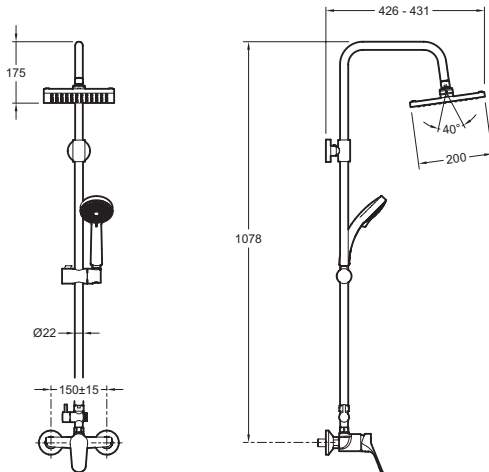

E29868

Collection: COLETTE

Finish*:

CP - Chrome

Main features:

Features

- DIMENSIONS: 42.60 x 21.50 x 111.80 cm
- MATERIAL: Metal
- WEIGHT: 2.7 kg
- INSTALLATION TYPE: Wall-mount

Technical drawing

Product Specification: shower column. E29868. Collection: COLETTE. DIMENSIONS: 42.60 x 21.50 x 111.80 cm. WEIGHT: 2.7 kg. MATERIAL: Metal. INSTALLATION TYPE: Wall-mount.

**Due to possible variations in computer and printer calibrations, technical factors and certain finish characteristics, the colors you see may not accurately portray the actual colors and are provided as a guide only.*