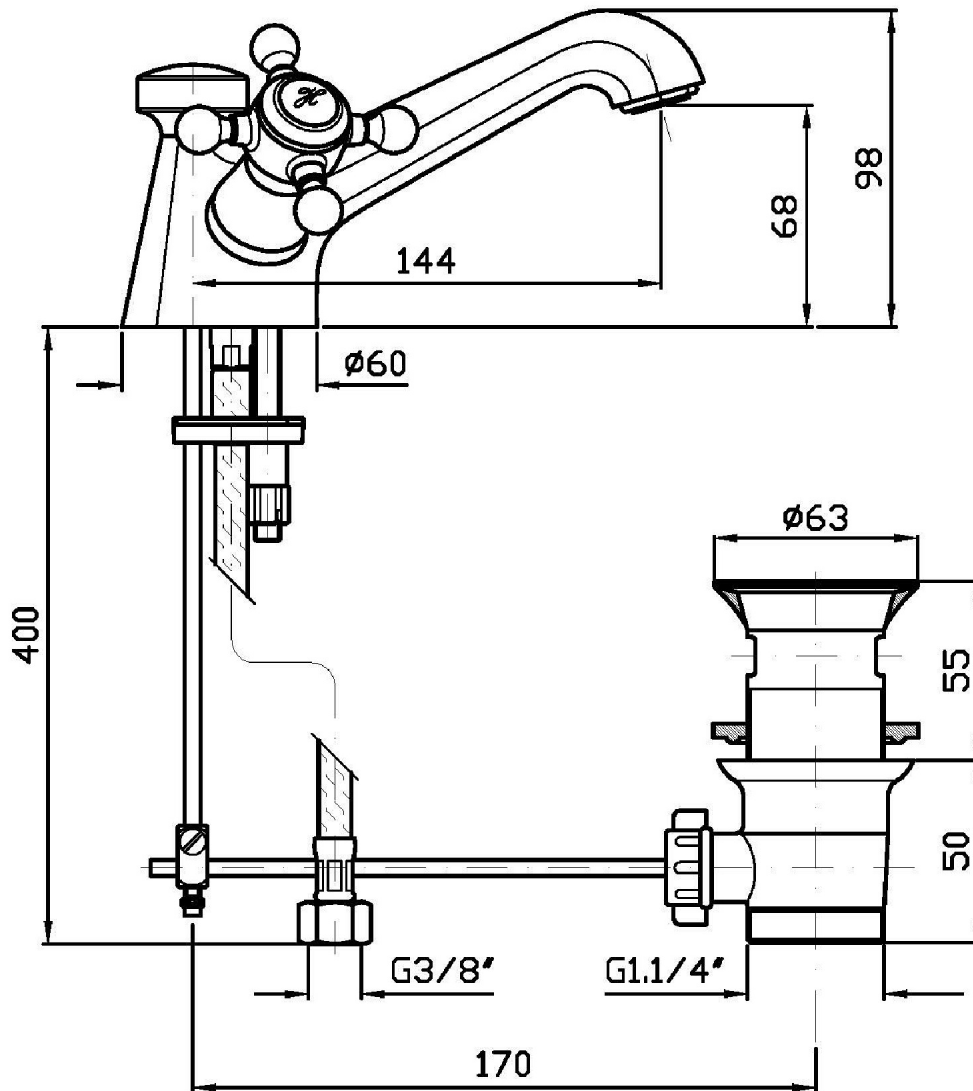

AGORÀ

ZAG530

Disegno Complessivo / Overall Drawing