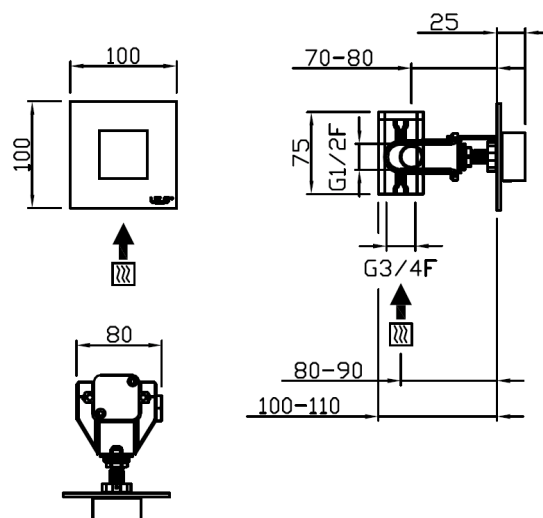

ilQuadro

ilQuadro high flow single tap
21001-CR

TECHNICAL INFORMATION

Single high flow tap. Square plate and handle. CHROME

FEATURES

Easy installation

PICTURE

TECHNICAL DRAWING

SPARE PARTS

ORIC007

FINISHINGS