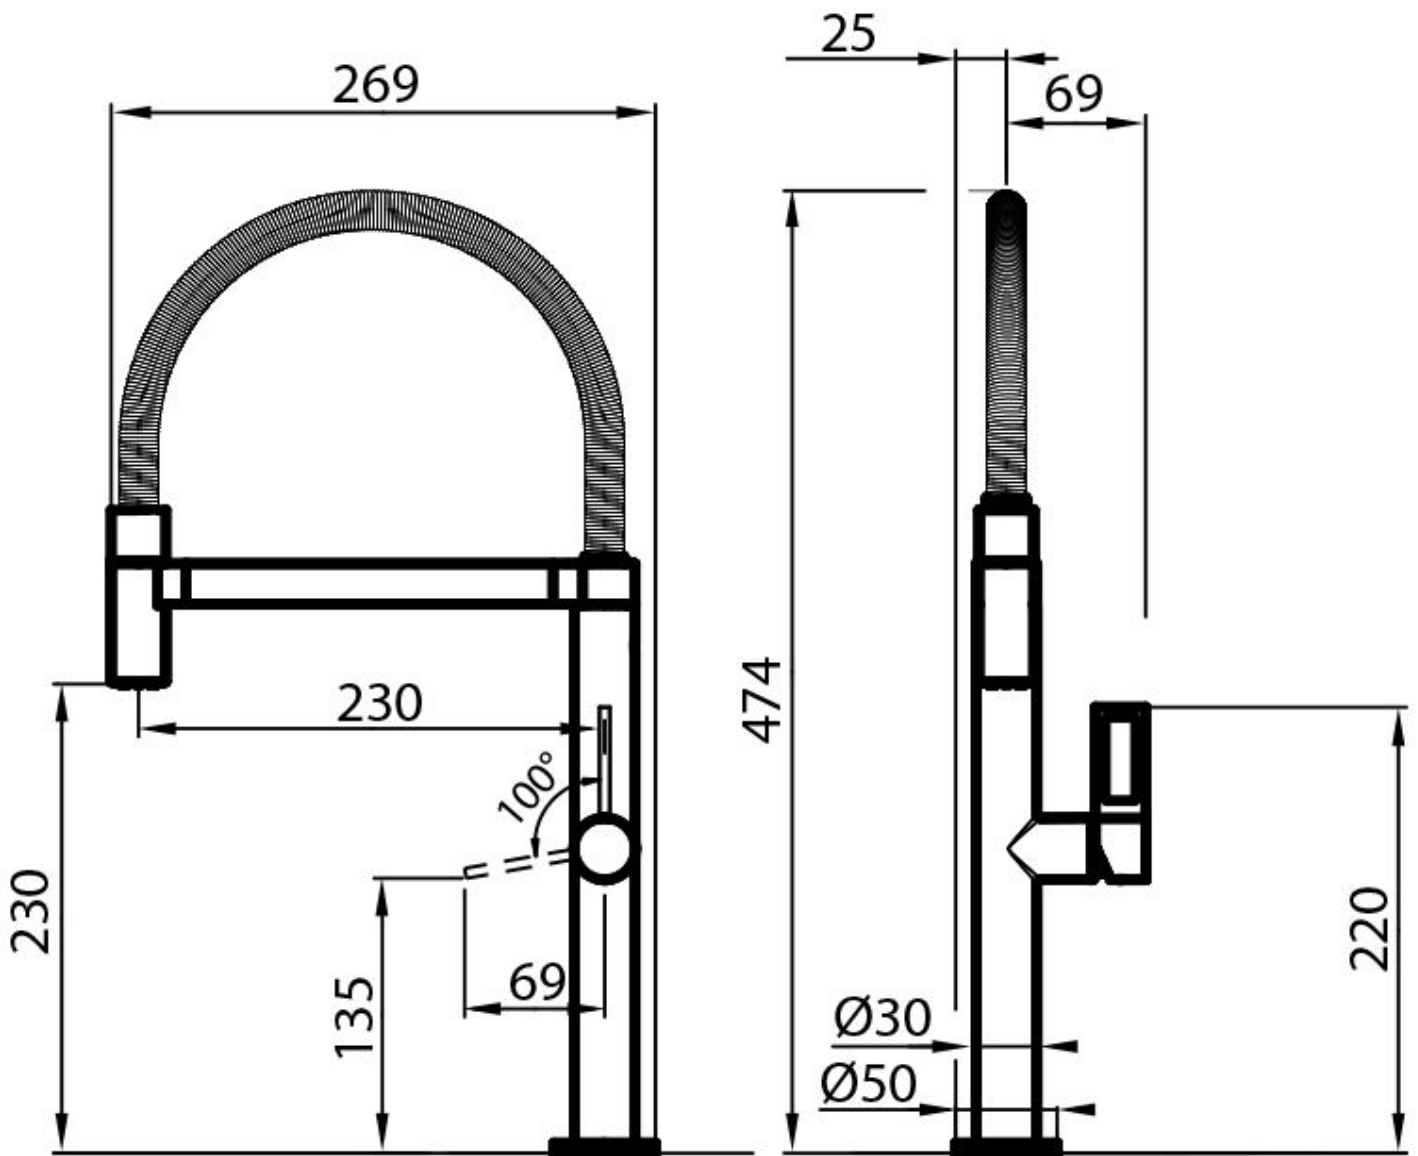

Mixer Tap Play 8487 000

Mixer Taps

Code: 8487 000

DETAILS

Material Brass

Texture Chromed

Rotating angle 360°

Strengthening plate ø50mm

Cartridge With ceramic discs

Mixer hole ø35mm

Max worktop thickness 40mm

Mixer type Single lever faucet with rotating barrel and flexible head.

FEATURES

Rotating angle

All the taps have a wide angle of rotation. Some models even permit a full 360° rotation.

Strengthening plate

Foster's mixer taps are equipped with the strengthening plate that offers perfect stability on any sink.

TECHNICAL DATA

GALLERY