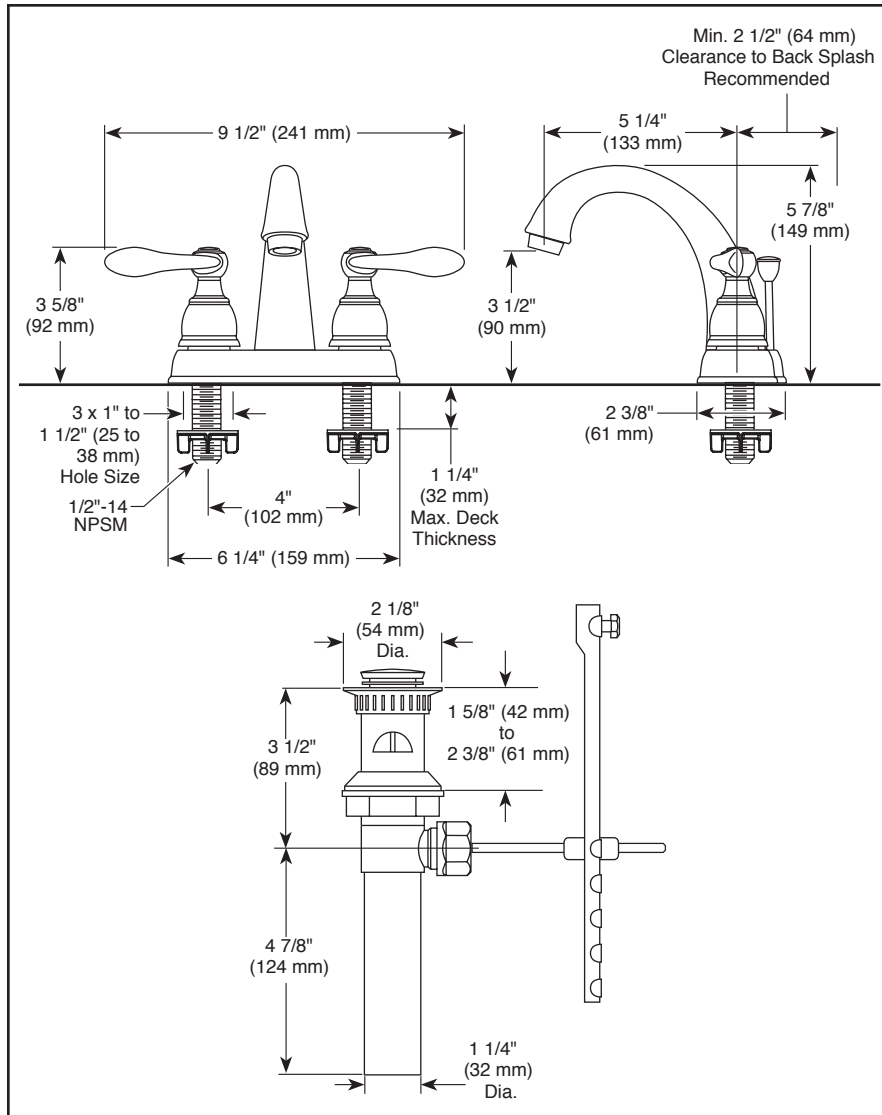

COMPLIES WITH:

- ASME A112.18.1 / CSA B125.1
- ASME A112.18.2 / CSA B125.2
- Indicates compliance to ICC/ANSI A117.1 - Valve control only
- EPA WaterSense®
- Verified compliant with 0.25% weighted average Pb content regulations

Submitted Model No.: _____

Specific Features: _____