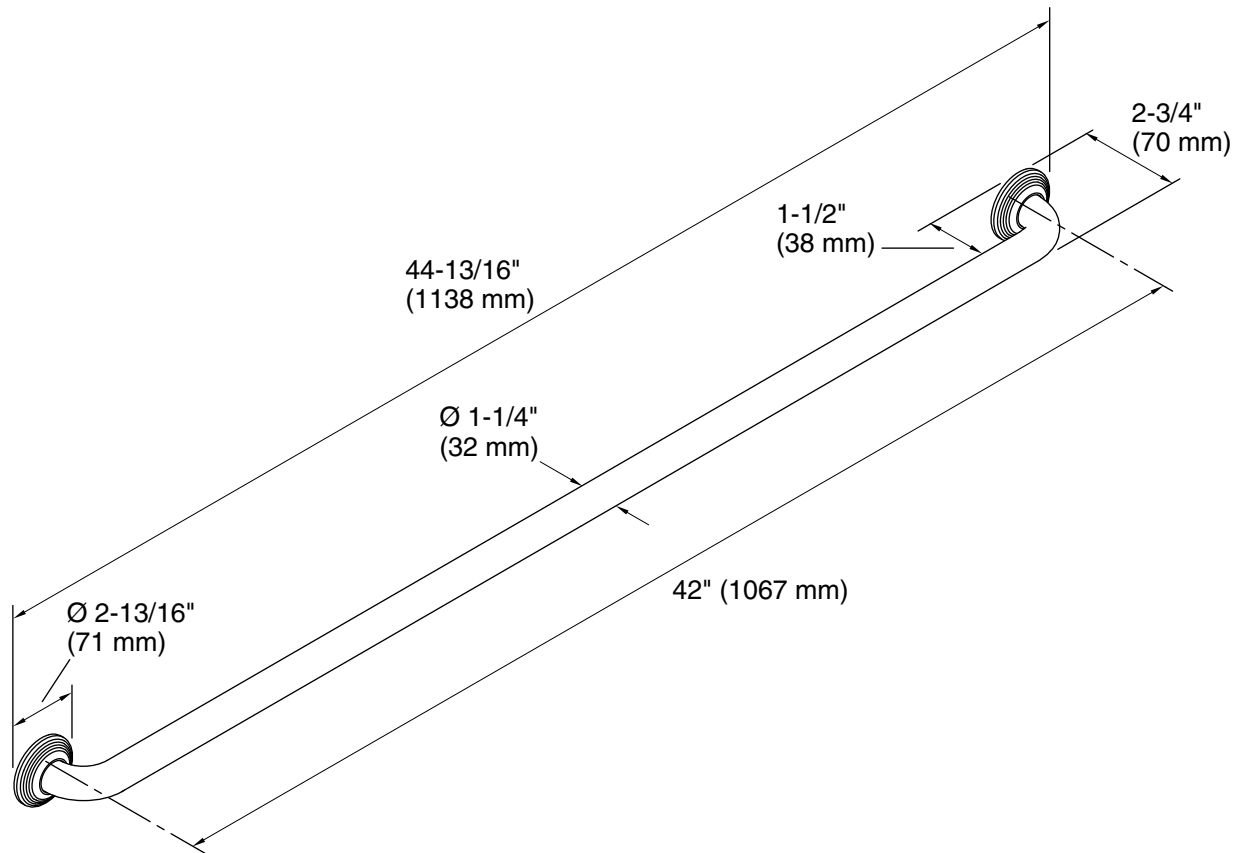

Technical Information

All product dimensions are nominal.

Material: Metal

Notes

Measure your actual product for roughing-in details.

WARNING: Risk of personal injury. The wall plates on the grab bar must be mounted to a brace between the wall studs. This will ensure that the weight of the user is adequately supported.