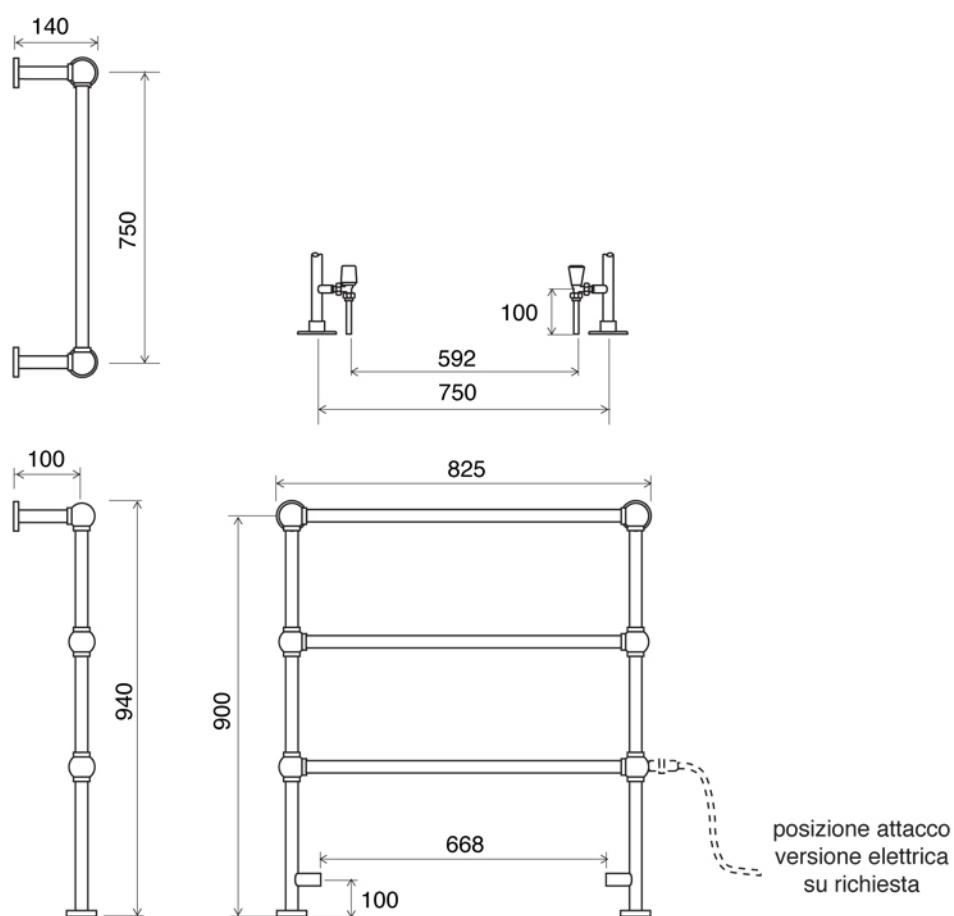

TOWELWARMER Collection	
Code	Description
9076-C 9077-I/N/O/OR 9077-B/ND/R	Portobello 1 towel warmer 940x675 mm (244 W - 210 Kcal/h t 50°) Chrome Incalux, Nickel, Dark Gold, Rose Gold Bronze, Dark Nickel, Copper

Verona - Italy
 tel. +39 045 8006917
 fax. +39 045 8020111
 gentry-home.com

TOWELWARMER Collection	
Code	Description
9127-C 9128-I/N/O/OR 9128-B/ND/R	Valves (pair) Chrome Incalux, Nickel, Dark Gold, Rose Gold Bronze, Dark Nickel, Copper Fittings available 12/14/16 copper 12/14/16 covered
9126	Electrical element complete with thermostatic control