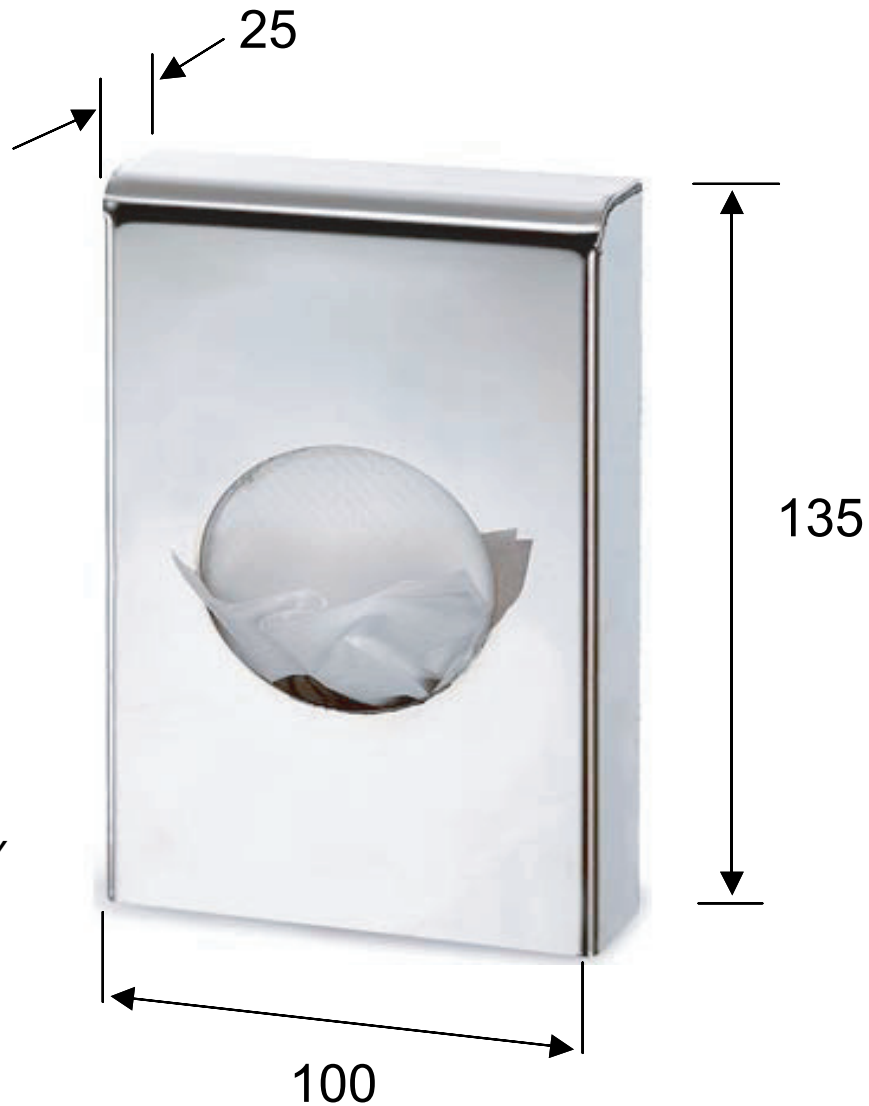

DANIEL

SCHEDA TECNICA TECHNICAL FEATURES

ART. COD.

A2496

10 YEARS
WARRANTY

MATERIALI / MATERIALS

ABS