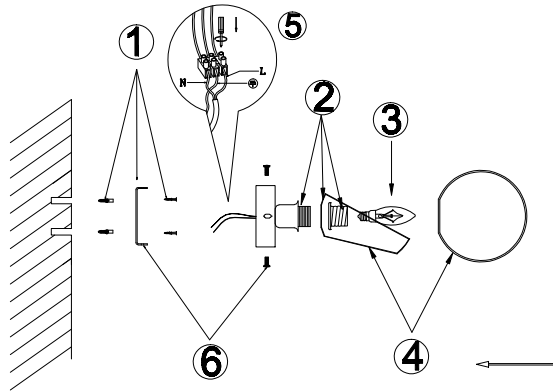

# Instruction

FR5009WL-01B

1 x E14 (60W)

Model: FR5009WL-01B

Series: Silvia

Wall Lamps