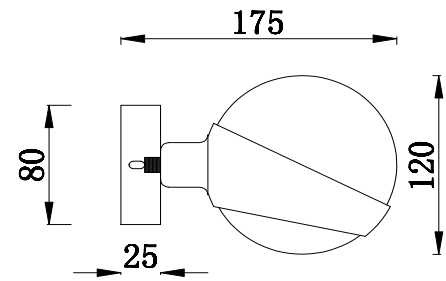

# Instruction

FR5009WL-01B

1 x E14 (60W)

Model: FR5009WL-01B

Series: Silvia

Wall Lamps