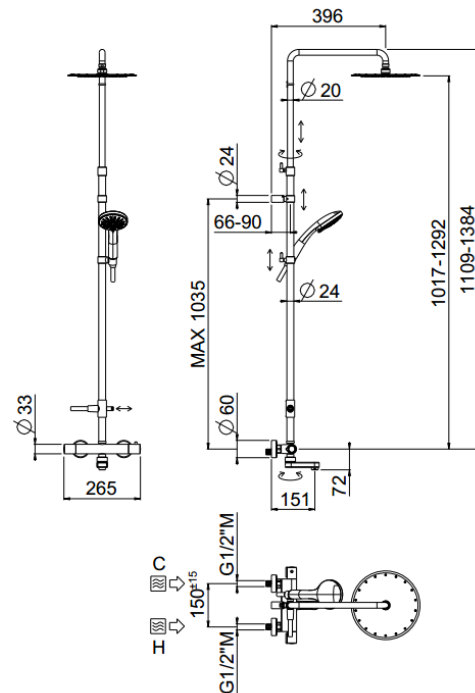

Rigoletto telescopic with spout

Rigoletto telescopic with spout, Stick shower head
00-1973X-N-CRX

TECHNICAL INFORMATION

Bridge telescopic shower column including exposed thermostatic mixer with diverter and swinging spout, turning bar with adjustable mounting. Round shower head, Ø200, non-liming, inspectable and serviceable in chromed stainless steel. 3 jets non-liming shower in ABS. Smooth double anti-torsion PVC flexible hose, cm 150. CHROME

Flow rate:
x rubinetto

PICTURE

SPARE PARTS

ORIC031
T°

ORIC032
2 vie / ways

FEATURES

rain jet

central jet

side jet

Tub spout

double anti-torsion

adjustable telescopic shower column

Rigoletto adjustable spout

inspectable round

TECHNICAL DRAWING

FINISHINGS