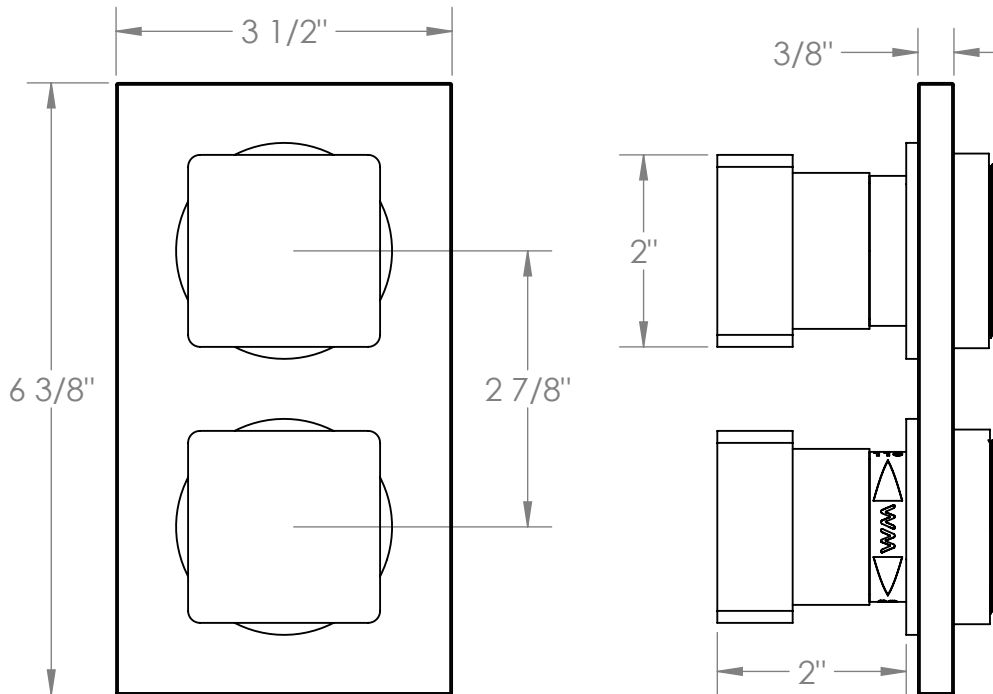

35-T25-ED4

Wall Mounted Thermostatic Shower Trim with built-in control
For use with SS-TH60, SS-TH70, or SS-TH80 concealed rough

Meets the applicable requirements of ASME A112.18.1-2005/CSA B125.1-05, entitled "Plumbing Supply Fittings"