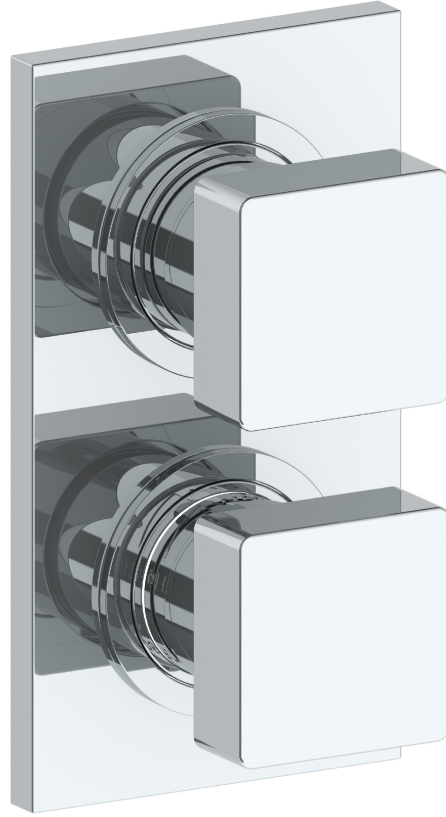

35-T25-ED4

Wall Mounted Thermostatic Shower Trim with built-in control
For use with SS-TH60, SS-TH70, or SS-TH80 concealed rough

Meets the applicable requirements of ASME A112.18.1-2005/CSA B125.1-05, entitled "Plumbing Supply Fittings"