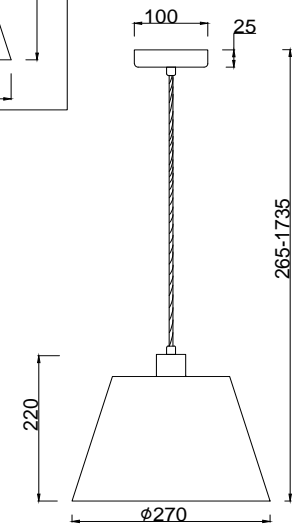

# Instruction

FR5020PL-01CH

1 x E27 (60W)

Model: FR5020PL-01CH

Series: Clarissa

Ceiling Lamps