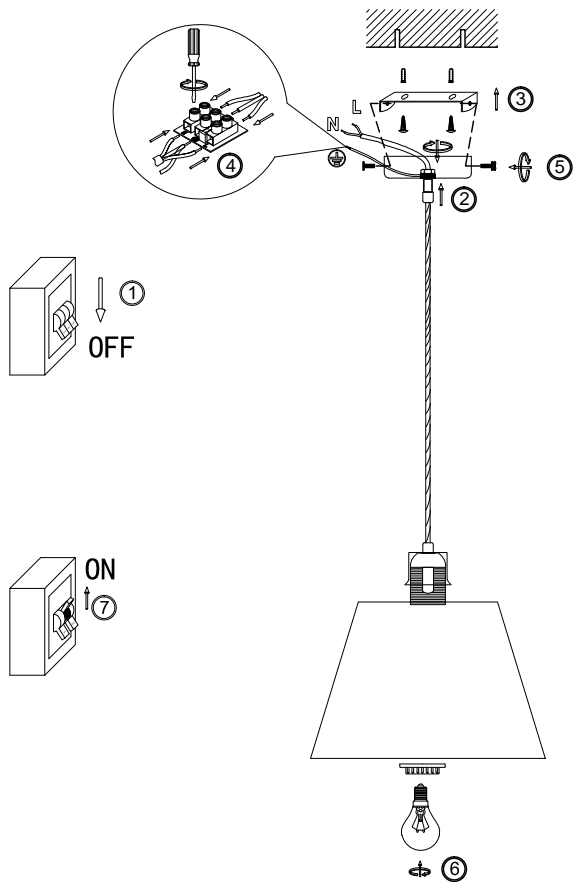

# Instruction

FR5020PL-01CH

1 x E27 (60W)

Model: FR5020PL-01CH

Series: Clarissa

Ceiling Lamps