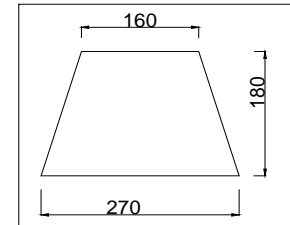

# Instruction

FR5020PL-01CH

1 x E27 (60W)

Model: FR5020PL-01CH

Series: Clarissa

Ceiling Lamps