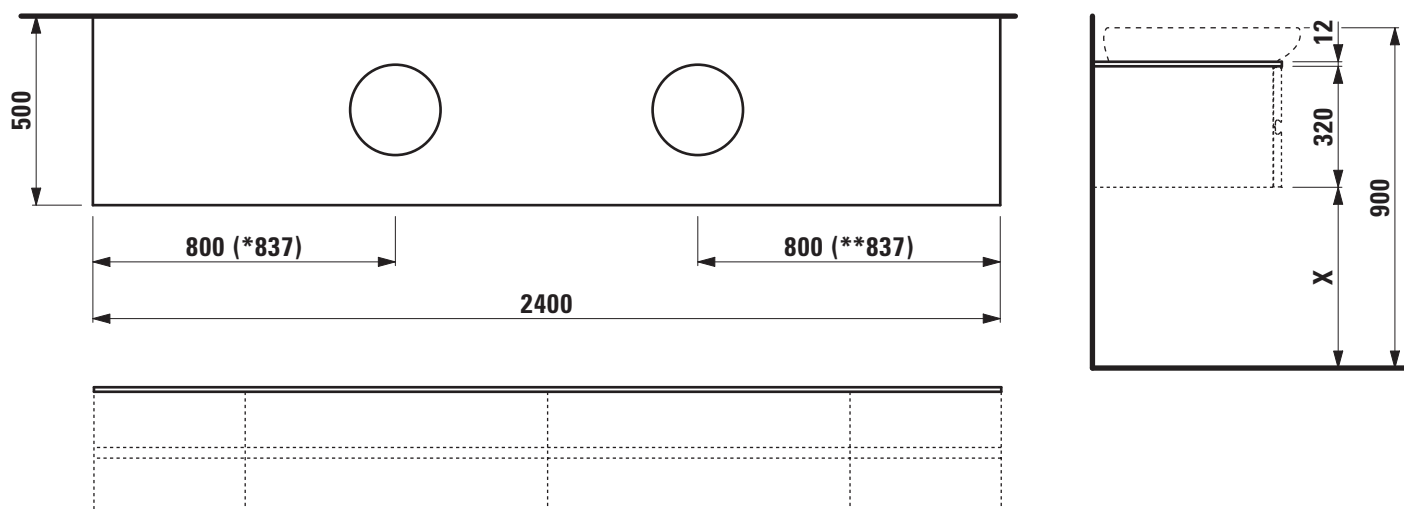

IL BAGNO ALESSI ONE FURNITURE

Top for vanity unit / with cut out left and right

42462.4

TECHNICAL DATA

Order no.	42462.4 / cut out left and right	Accessories excl.	Vanity unit without top, 800 mm element at right side and 400 mm element at left side order no. 42418.0
Dimensions (WxHxD)	2400 x 12 x 500 mm		Vanity unit without top, 800 mm element at left side and 400 mm element at right side order no. 42417.0
Matching for	vanity unit without top 1200 mm, order no. 42417.0, order no. 42418.0 2x washbasin, order no. 81897.1 (vanity unit combination only with 6 drawers), 81897.2, 81897.3 (1x with shelf at left side and 1x shelf at right side)	Colours	630 – Noce canaletto, surface lacquered real wood veneer 631 – White, technical marble top
Specification	Body – Surface lacquered real wood veneer or technical marble 1 cut out left and right		
Weight	630 – 62,0 kg 631 – 80,0 kg		

TECHNICAL DRAWINGS / S 1 : 20

* = Only Il Bagno Alessi One 81897.3 with shelf at left side / ** = Only Il Bagno Alessi One 81897.3 with shelf at right side
X = The exact height must be set during installation.