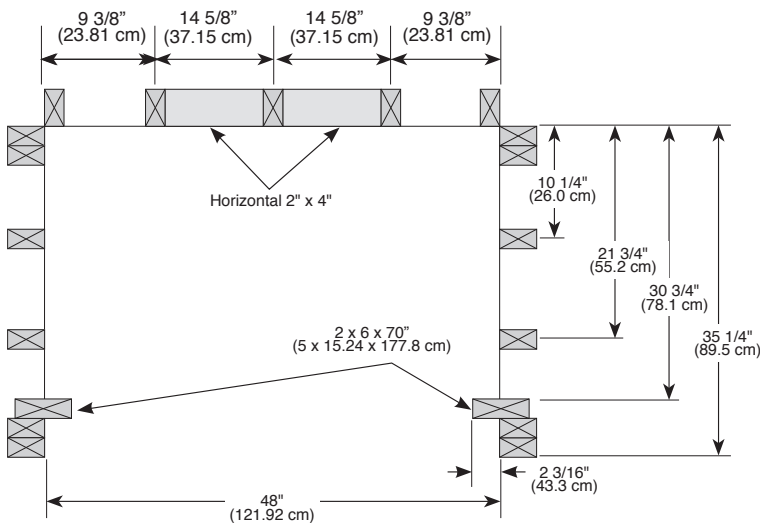

see what Delta can do™

LAUREL™
B67311-4834-WH
48" X 34" THREE-PIECE
SHOWER WALL SET

- Made with High-Gloss ProCrylic™ Material
- Direct-to-Stud Installation
- 10 Year Limited Residential Warranty
- 1 Year Limited Commercial Warranty

COLOR/FINISH

- White

COMPLIES WITH:

- CSA B45.5/IAPMO Z 124