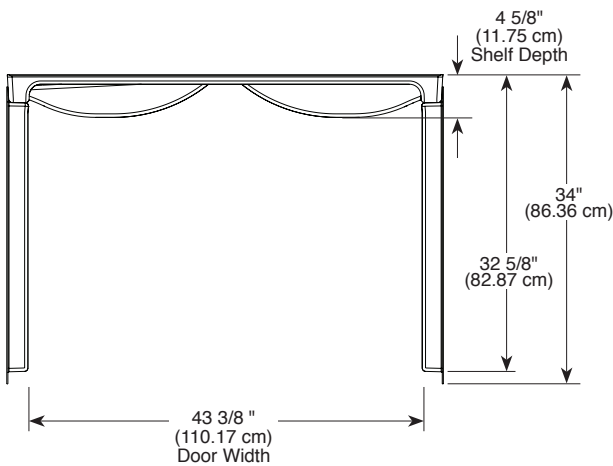

see what Delta can do™

LAUREL™
B67311-4834-WH
48" X 34" THREE-PIECE
SHOWER WALL SET

- Made with High-Gloss ProCrylic™ Material
- Direct-to-Stud Installation
- 10 Year Limited Residential Warranty
- 1 Year Limited Commercial Warranty