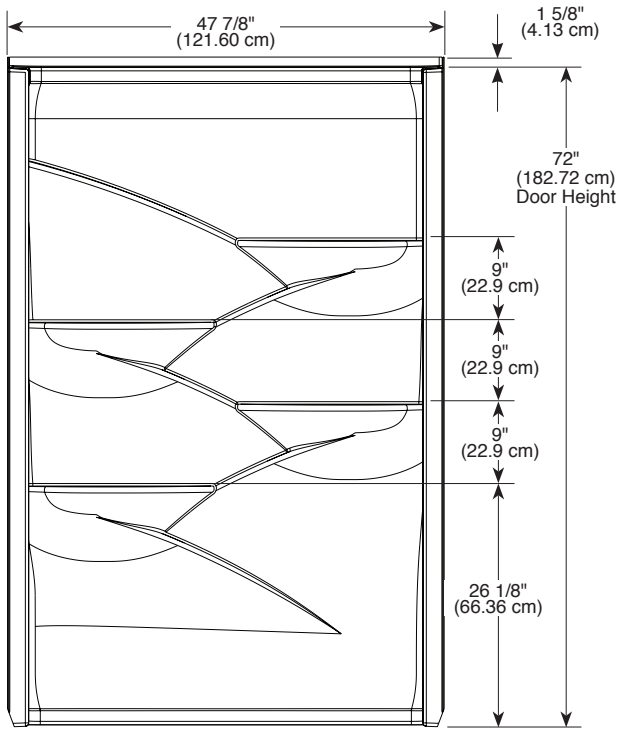

see what Delta can do™

LAUREL™
B67311-4834-WH
48" X 34" THREE-PIECE
SHOWER WALL SET

- Made with High-Gloss ProCrylic™ Material
- Direct-to-Stud Installation
- 10 Year Limited Residential Warranty
- 1 Year Limited Commercial Warranty

COLOR/FINISH

- White

COMPLIES WITH:

- CSA B45.5/IAPMO Z 124