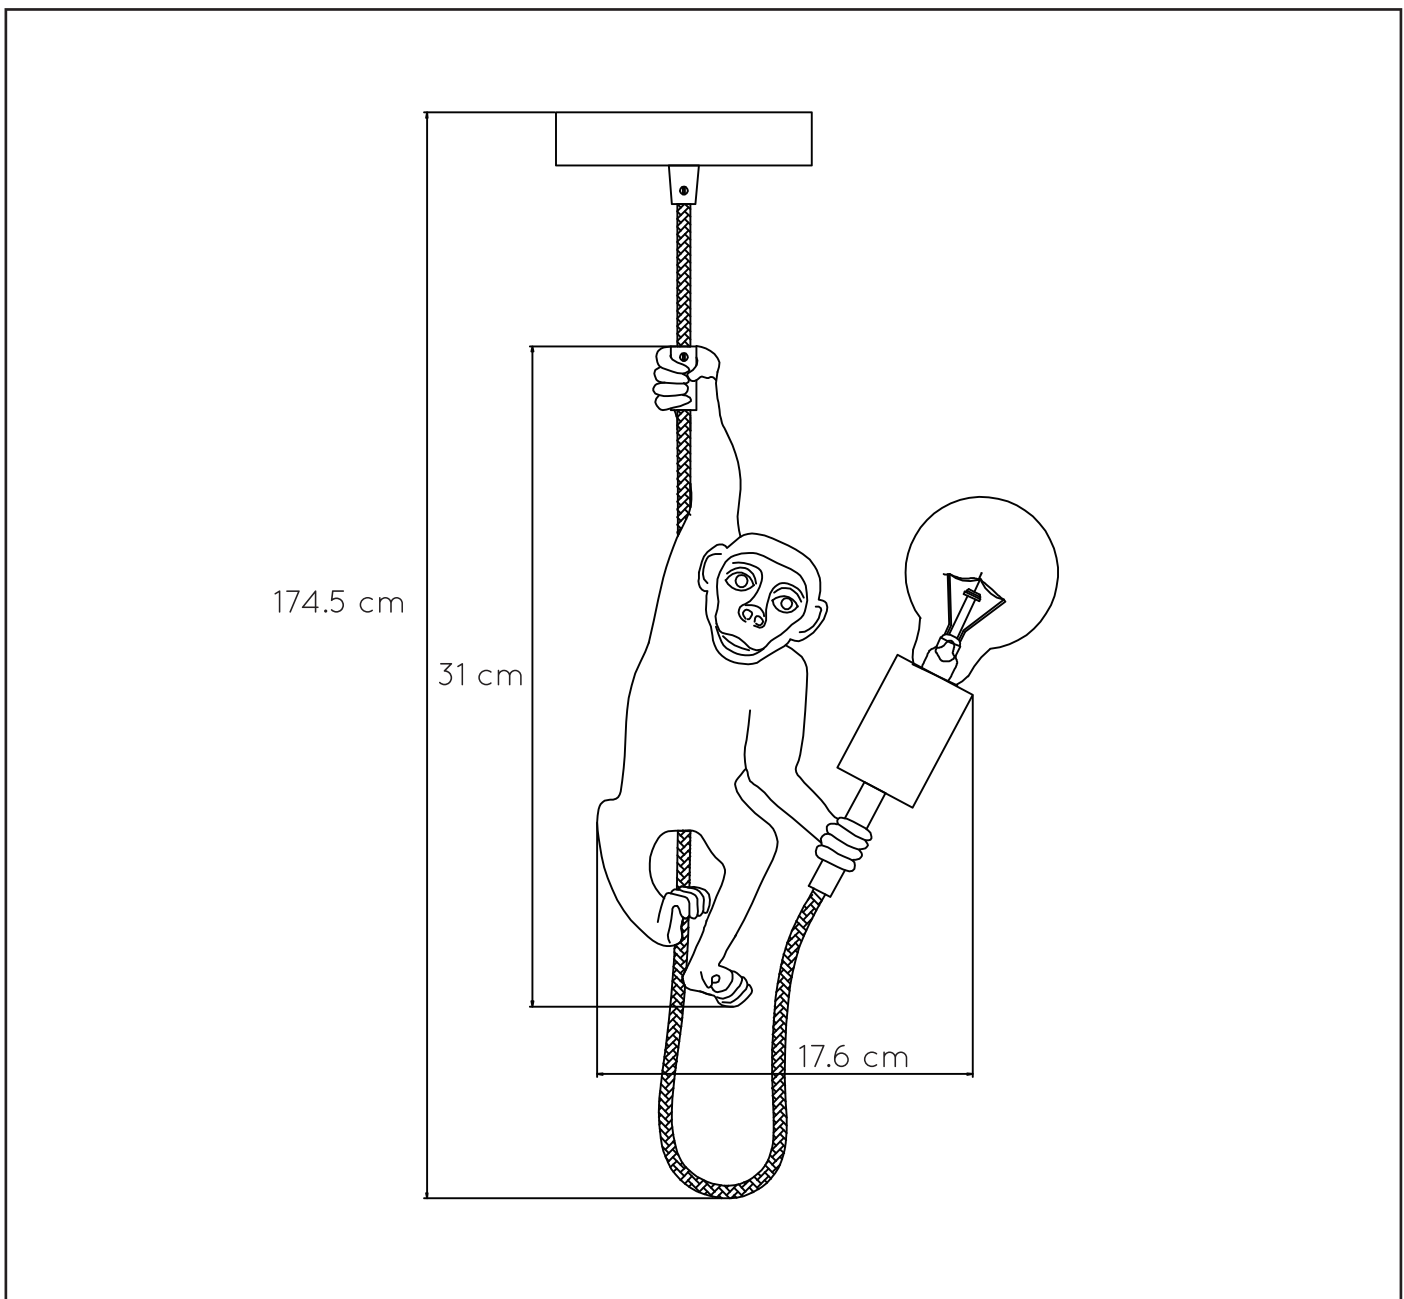

CHIMP

Item number : 10402/01/30

EAN code : 5411212105318

For more specifications, dimensions please visit
www.lucide.com