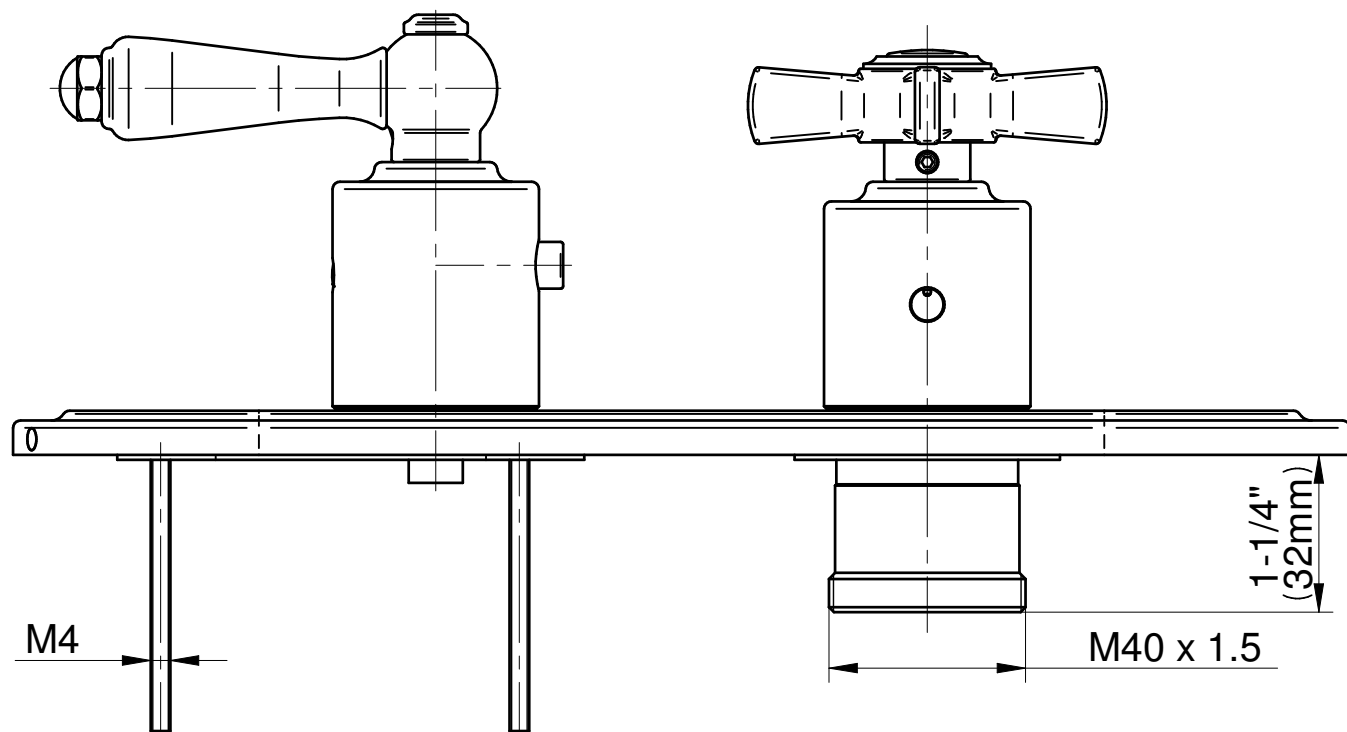

E-8086H-LM48C16-T

M-Series Traditional Series

Rough - 5119000

Rough - 5119200 or 5119300 or 5119400

White H/C and finished metal inserts included

GRAFF[®]
Art of Bath