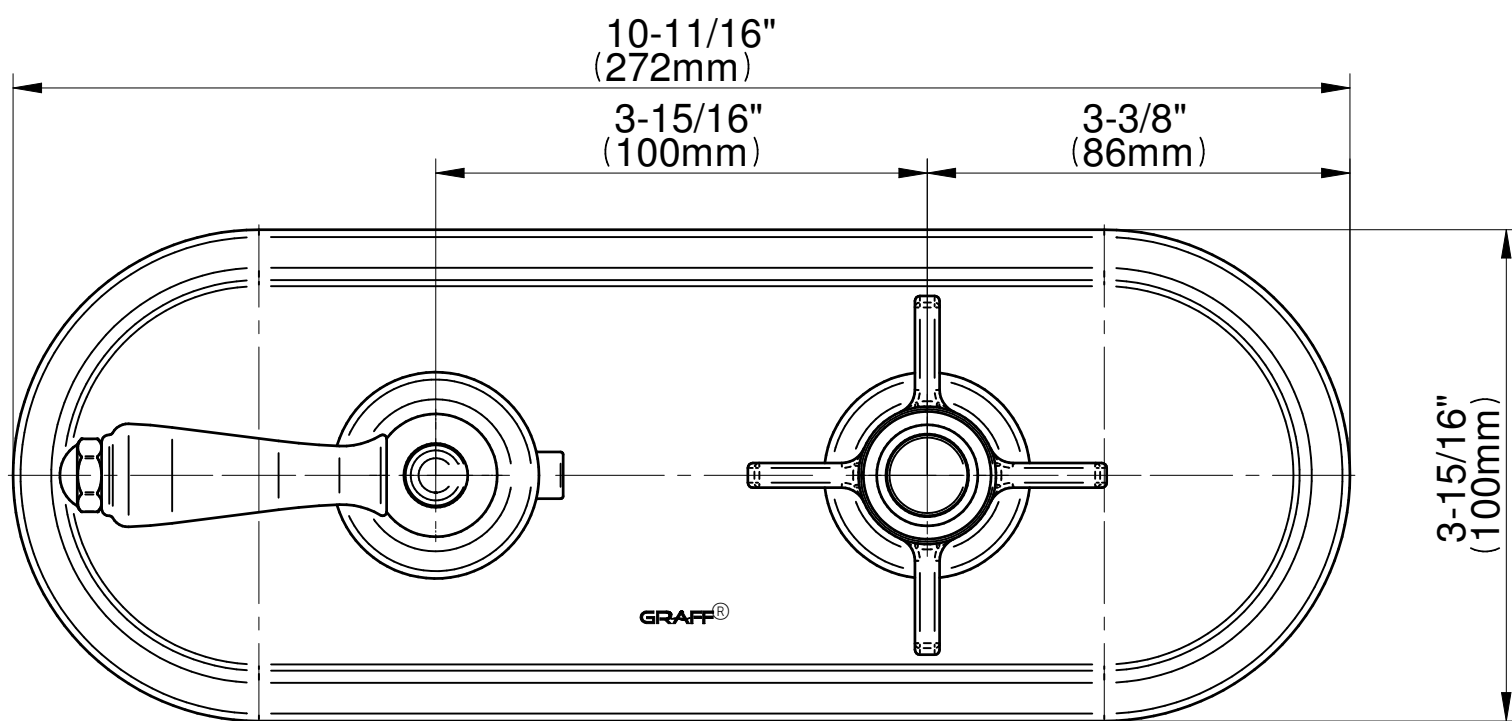

E-8086H-LM48C16-T

M-Series Traditional Series

Rough - 5119000

Rough - 5119200 or 5119300 or 5119400

White H/C and finished metal inserts included

GRAFF[®]
Art of Bath