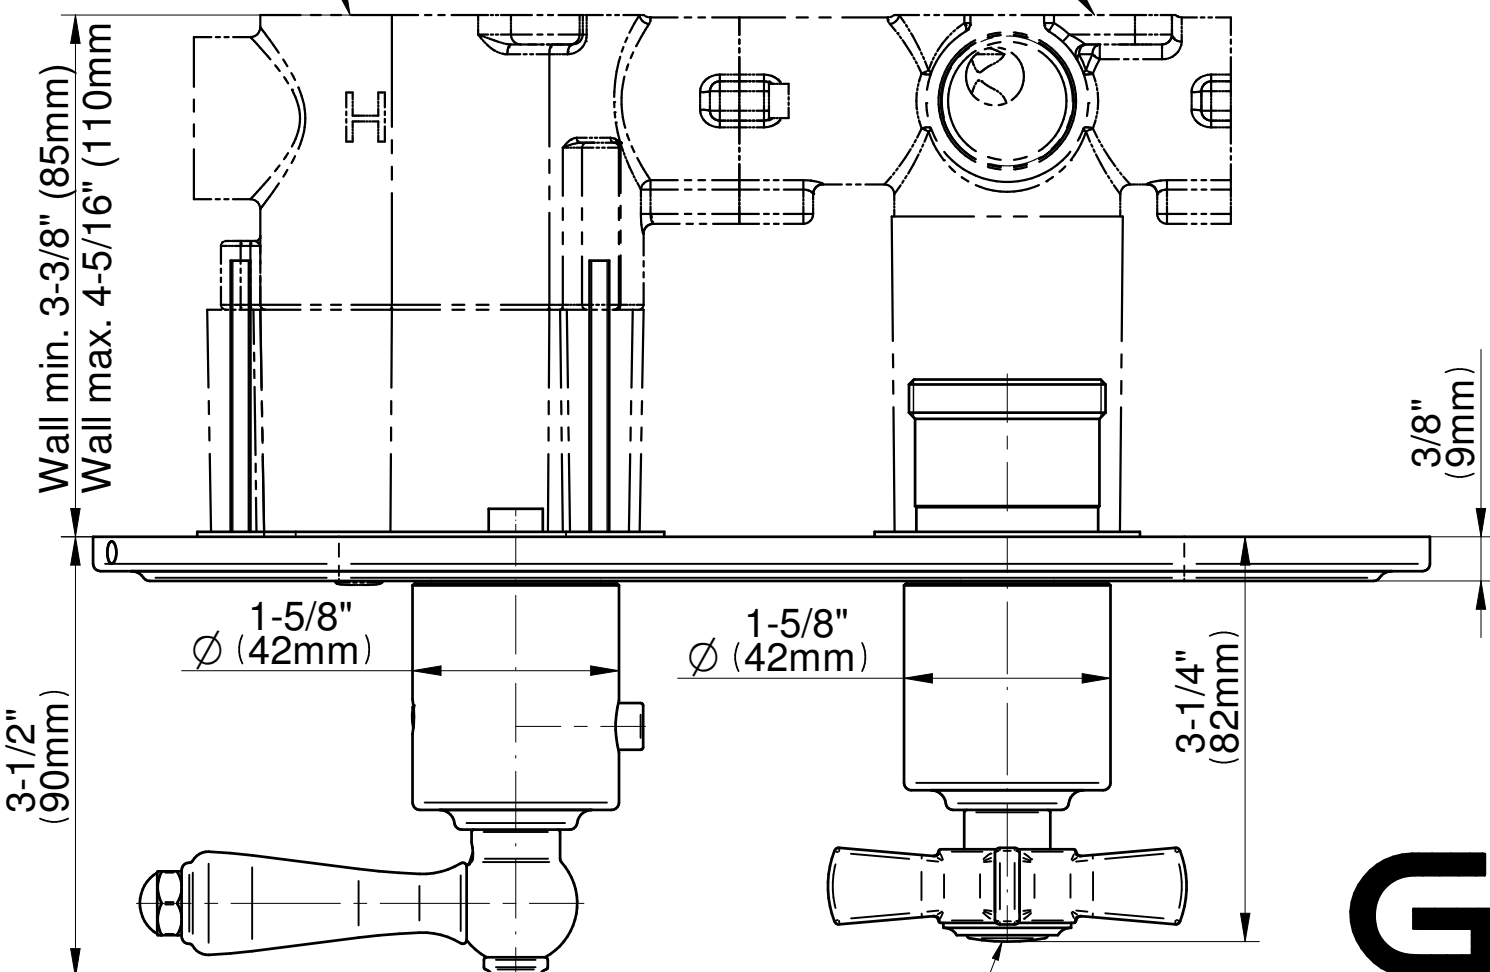

E-8086H-LM48C16-T

M-Series Traditional Series

Rough - 5119000

Rough - 5119200 or 5119300 or 5119400

White H/C and finished metal inserts included

GRAFF[®]
Art of Bath