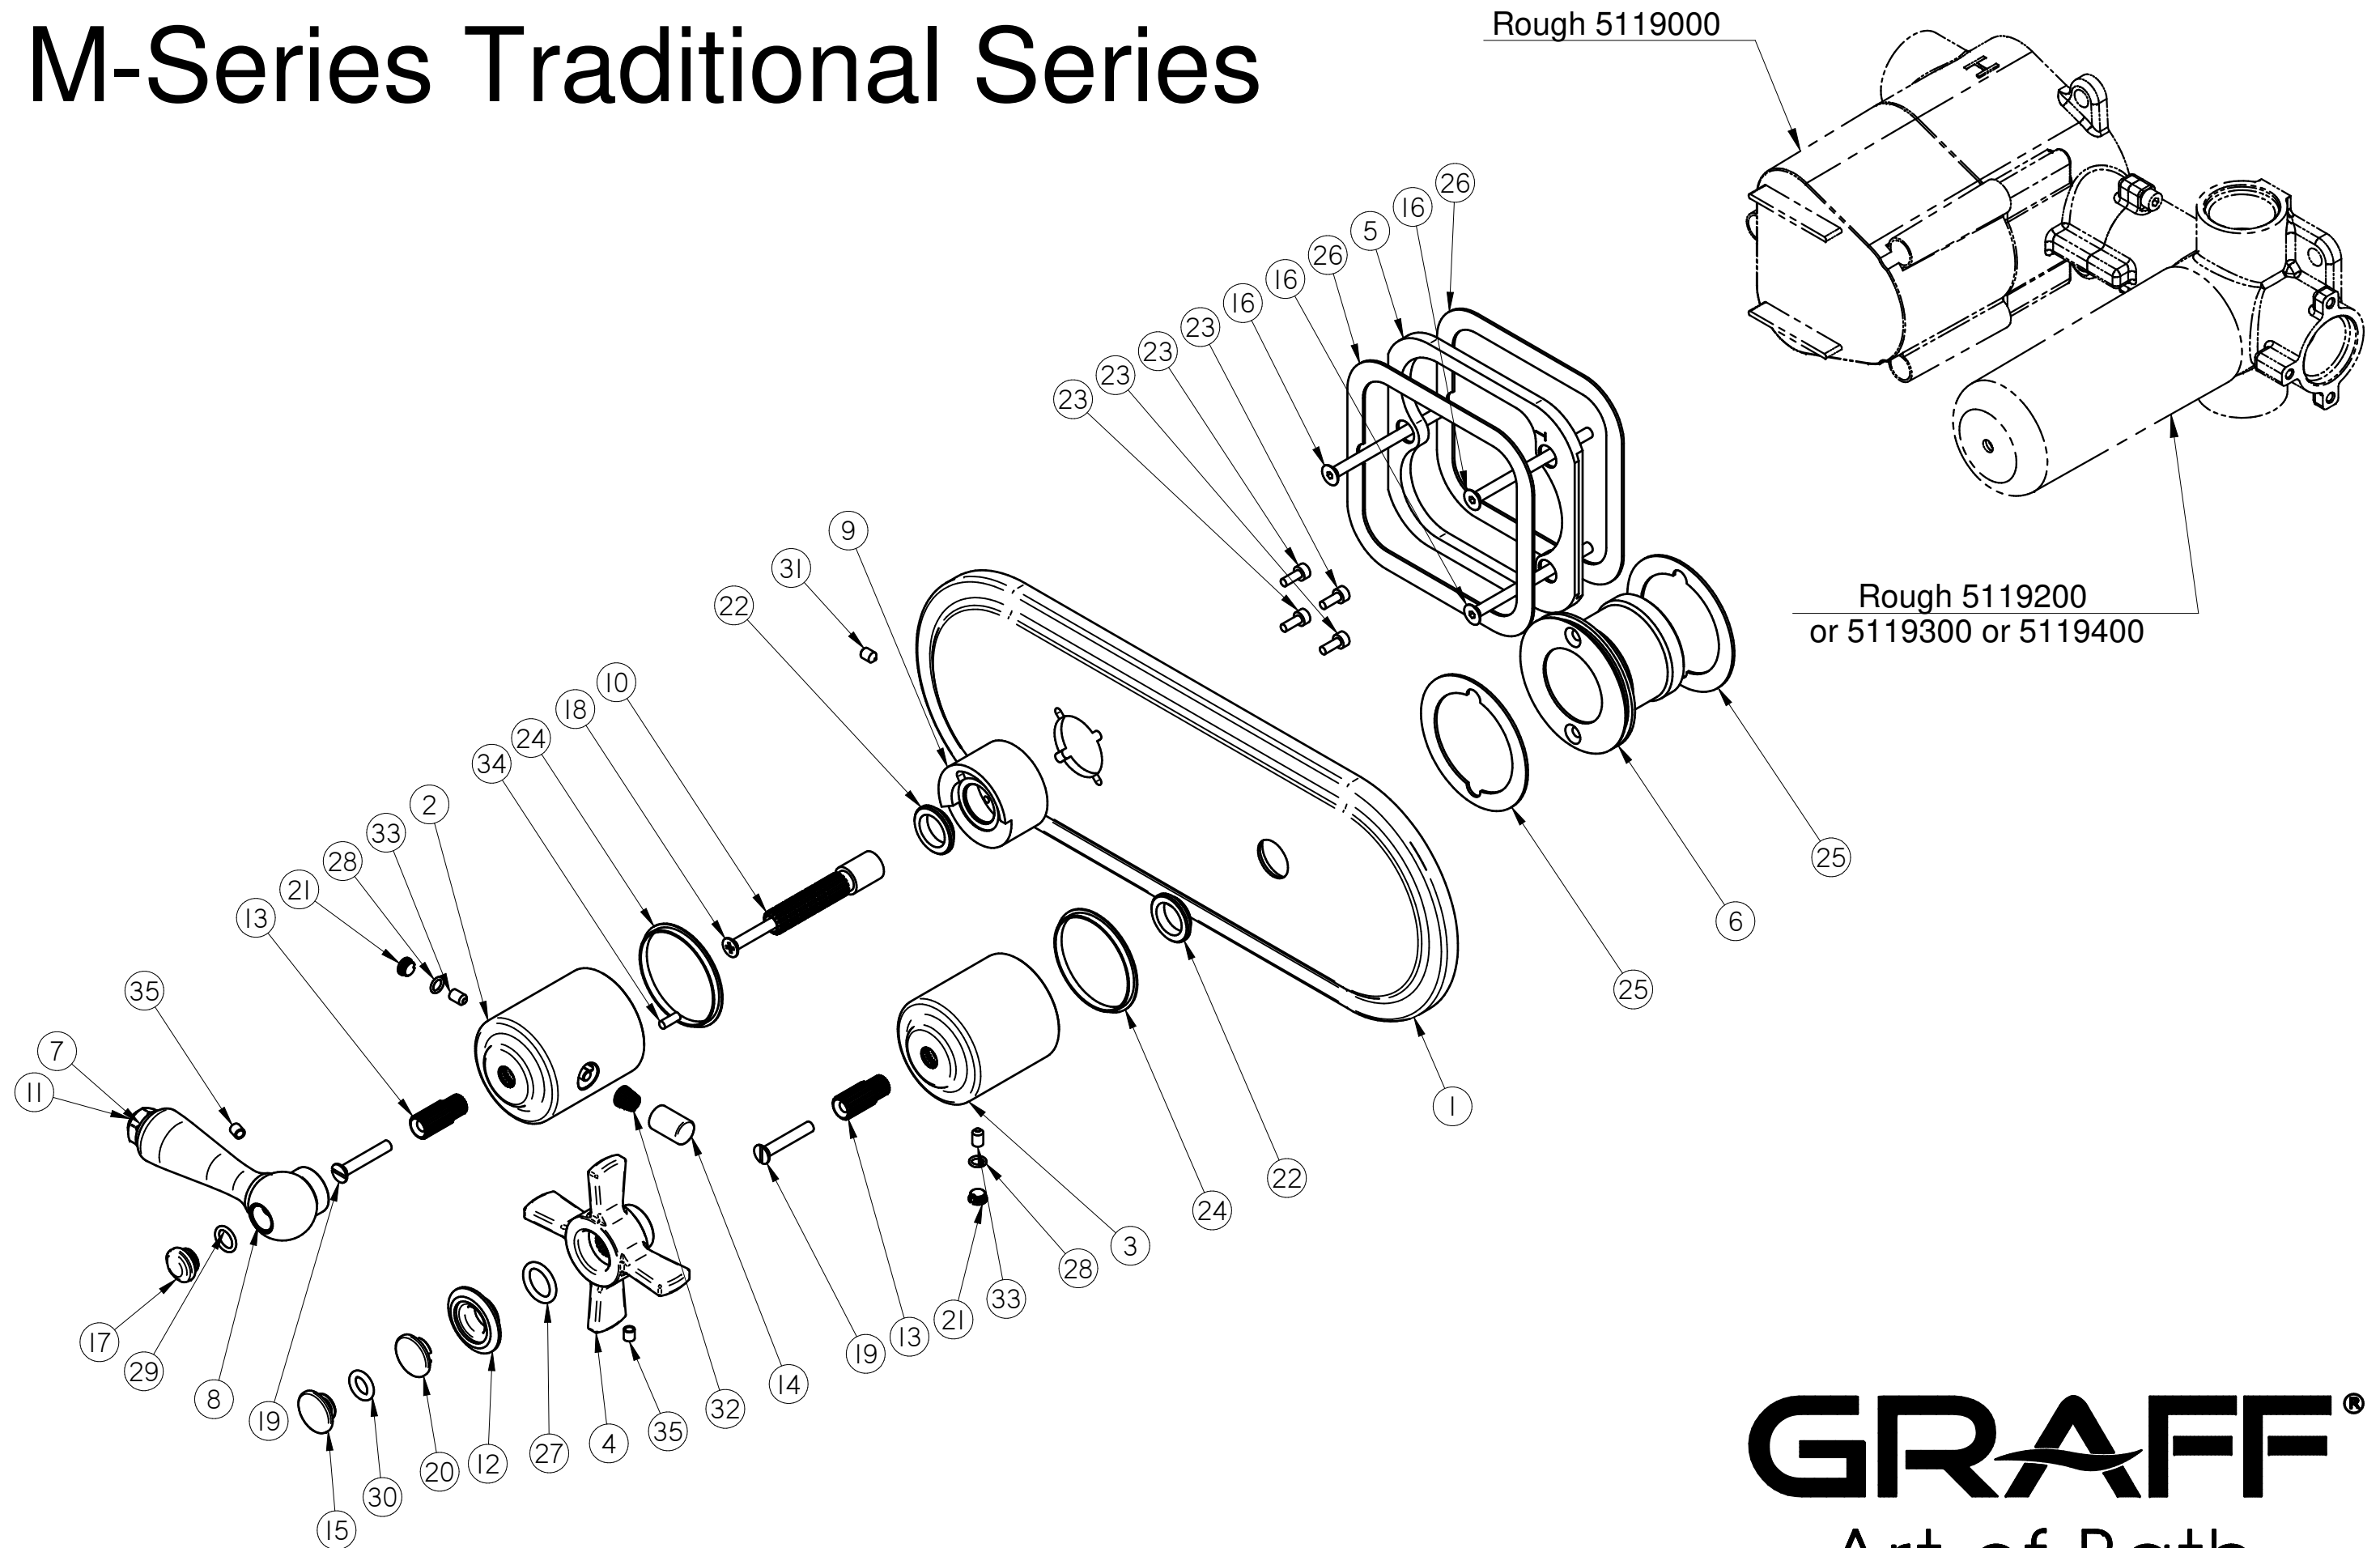

# E-8086H-LM48C16-T

## M-Series Traditional Series

**GRAFF**<sup>®</sup>  
Art of Bath