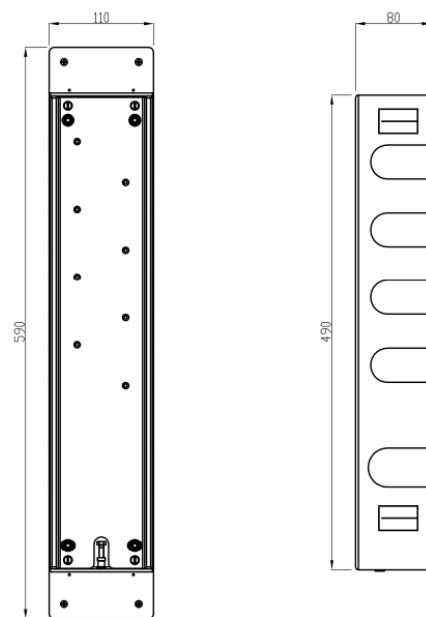

Kit

High flow 4way mounting kit
KIT00040

TECHNICAL INFORMATION

Kit for easy assembling of the 4 ways thermostatic concealed mixer in stainless steel.

FEATURES

Easy installation

PICTURE

TECHNICAL DRAWING

SPARE PARTS

ORIC007

ORIC010
T°

FINISHINGS