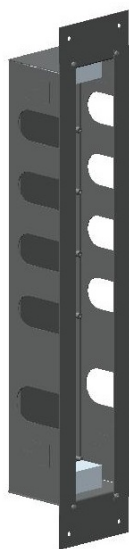

Kit

High flow 4way mounting kit
KIT00040

TECHNICAL INFORMATION

Kit for easy assembling of the 4 ways thermostatic concealed mixer in stainless steel.

FEATURES

Easy installation

PICTURE

TECHNICAL DRAWING

SPARE PARTS

ORIC007

ORIC010
T°

FINISHINGS