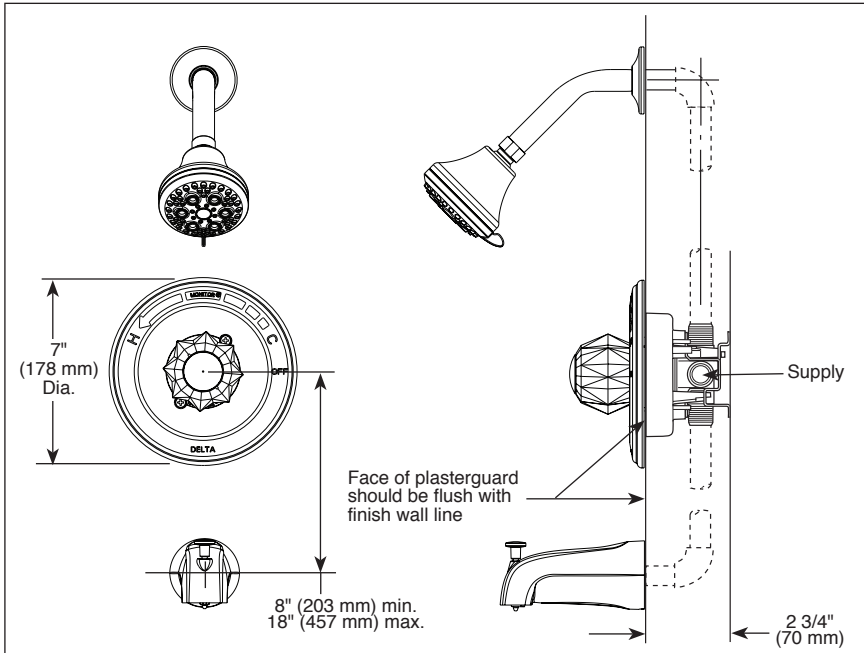

see what Delta can do™

TUB AND SHOWER FAUCET TRIM

- Classic Bath Collection
- Valve Only (T13022 Series)
- Shower Only (T13222 Series)
- Tub/Shower (T13422 Series)

Submitted Model No.: _____

Specific Features: _____

FEATURES:

- Monitor® 13 Series pressure balanced bath mixing valve

STANDARD SPECIFICATIONS:

- Maintains a balanced pressure of hot and cold water even when a valve is turned on or off elsewhere in the system
- For use with MultiChoice® Universal rough valve body. (R10000 Series)
- Back-to-back installation capability
- Solid brass fabricated body
- Temperature only controlled with handle. Clear knob handle with red/blue indicators
- Field adjustable to limit handle rotation into hot water zone
- 120° maximum handle rotation
- All parts replaceable from the front of the valve
- Models with "PD" suffix supplied with 6" long pull-down diverter spout (RP101818)
- Shower head max flow rate 1.75 gpm @ 80 psi, 6.6 L/min @ 550 kPa
- Tub port max flow rate 8.6 gpm @ 60 psi with R10000-UNBX
- Universal tub spout adapter included allows for thread, sweat or slip-on installation
- **Note:** Product will be marked with flow rate of specific shower head