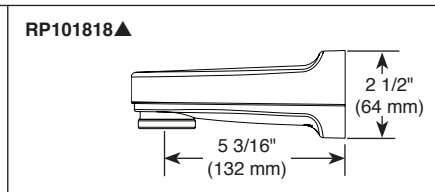

▲ Designate Proper Finish Suffix

COMPLIES WITH:

- ASME A112.18.1 / CSA B125.1
- ASSE 1016
- EPA WaterSense®

Delta reserves the right (1) to make changes in specifications and materials, and (2) to change or discontinue models, both without notice or obligation. Dimensions are for reference only. See current full-line price book or www.deltafaucet.com for finish options and product availability.