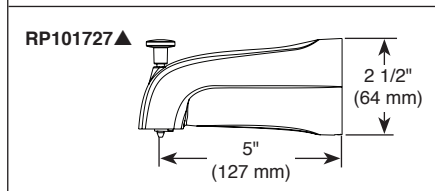

▲ Designate Proper Finish Suffix

COMPLIES WITH:

- ASME A112.18.1 / CSA B125.1
- ASSE 1016
- EPA WaterSense®

Delta reserves the right (1) to make changes in specifications and materials, and (2) to change or discontinue models, both without notice or obligation. Dimensions are for reference only. See current full-line price book or www.deltafaucet.com for finish options and product availability.