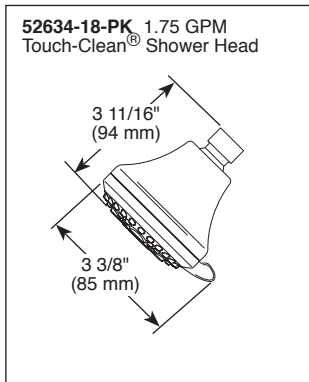

▲ Designate Proper Finish Suffix

COMPLIES WITH:

- ASME A112.18.1 / CSA B125.1
- ASSE 1016
- EPA WaterSense®

Delta reserves the right (1) to make changes in specifications and materials, and (2) to change or discontinue models, both without notice or obligation. Dimensions are for reference only. See current full-line price book or www.deltafaucet.com for finish options and product availability.