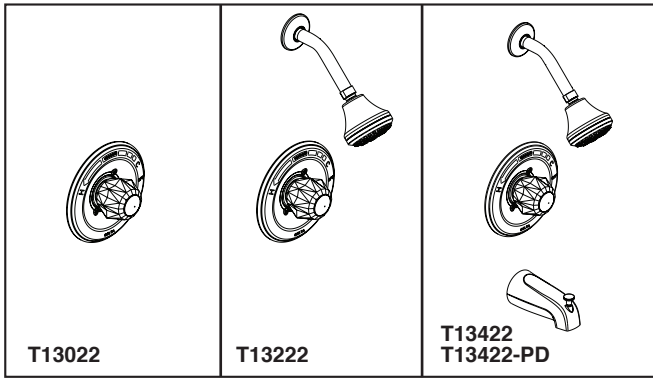

see what Delta can do™

TUB AND SHOWER FAUCET TRIM

- Classic Bath Collection
- Valve Only (T13022 Series)
- Shower Only (T13222 Series)
- Tub/Shower (T13422 Series)

Submitted Model No.: _____

Specific Features: _____

FEATURES:

- Monitor® 13 Series pressure balanced bath mixing valve

STANDARD SPECIFICATIONS:

- Maintains a balanced pressure of hot and cold water even when a valve is turned on or off elsewhere in the system
- For use with MultiChoice® Universal rough valve body. (R10000 Series)
- Back-to-back installation capability
- Solid brass fabricated body
- Temperature only controlled with handle. Clear knob handle with red/blue indicators
- Field adjustable to limit handle rotation into hot water zone
- 120° maximum handle rotation
- All parts replaceable from the front of the valve
- Models with "PD" suffix supplied with 6" long pull-down diverter spout (RP101818)
- Shower head max flow rate 1.75 gpm @ 80 psi, 6.6 L/min @ 550 kPa
- Tub port max flow rate 8.6 gpm @ 60 psi with R10000-UNBX
- Universal tub spout adapter included allows for thread, sweat or slip-on installation
- **Note:** Product will be marked with flow rate of specific shower head