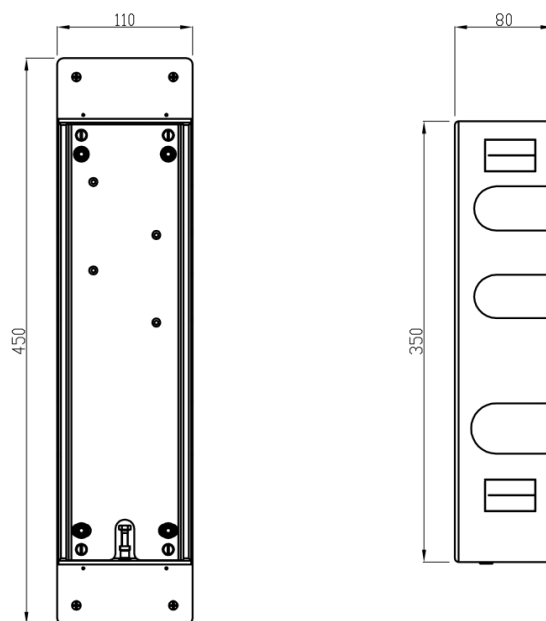

Kit

High flow 2way mounting kit
KIT00020

TECHNICAL INFORMATION

Kit for easy assembling of the 2 ways thermostatic concealed mixer in stainless steel.

FEATURES

Easy installation

PICTURE

TECHNICAL DRAWING

SPARE PARTS

ORIC007

ORIC010
T°

FINISHINGS