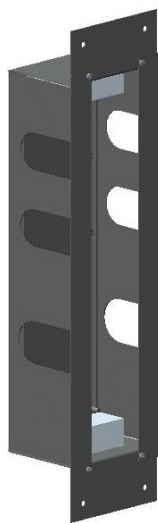

Kit

High flow 2way mounting kit
KIT00020

TECHNICAL INFORMATION

Kit for easy assembling of the 2 ways thermostatic concealed mixer in stainless steel.

FEATURES

Easy installation

PICTURE

TECHNICAL DRAWING

SPARE PARTS

ORIC007

ORIC010
T°

FINISHINGS