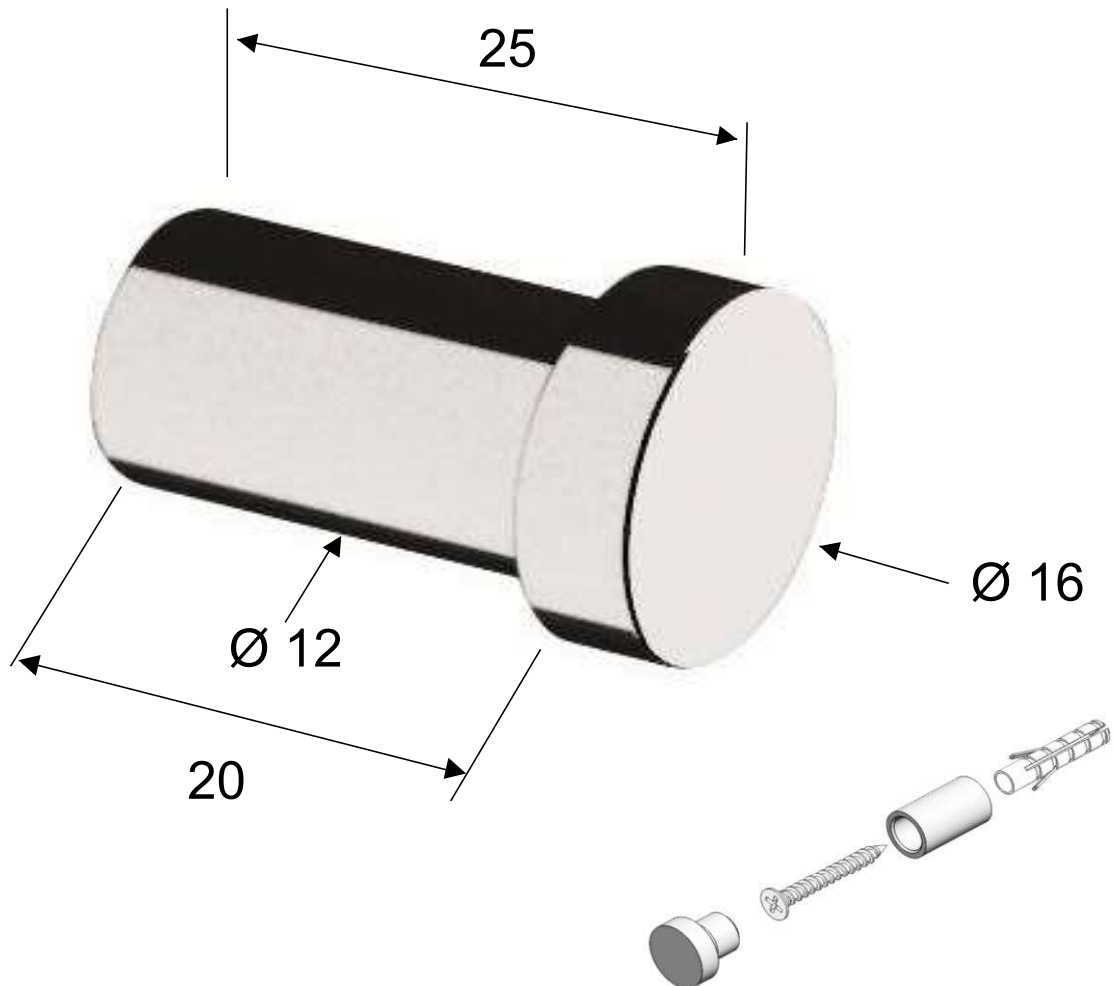

DANIEL

SCHEDA TECNICA TECHNICAL FEATURES

ART. COD.

A2310

MATERIALI / MATERIALS

OTTONE CROMATO / CHROME PLATED BRASS

CROMATURA / CHROME PLATING

UNI EN 248