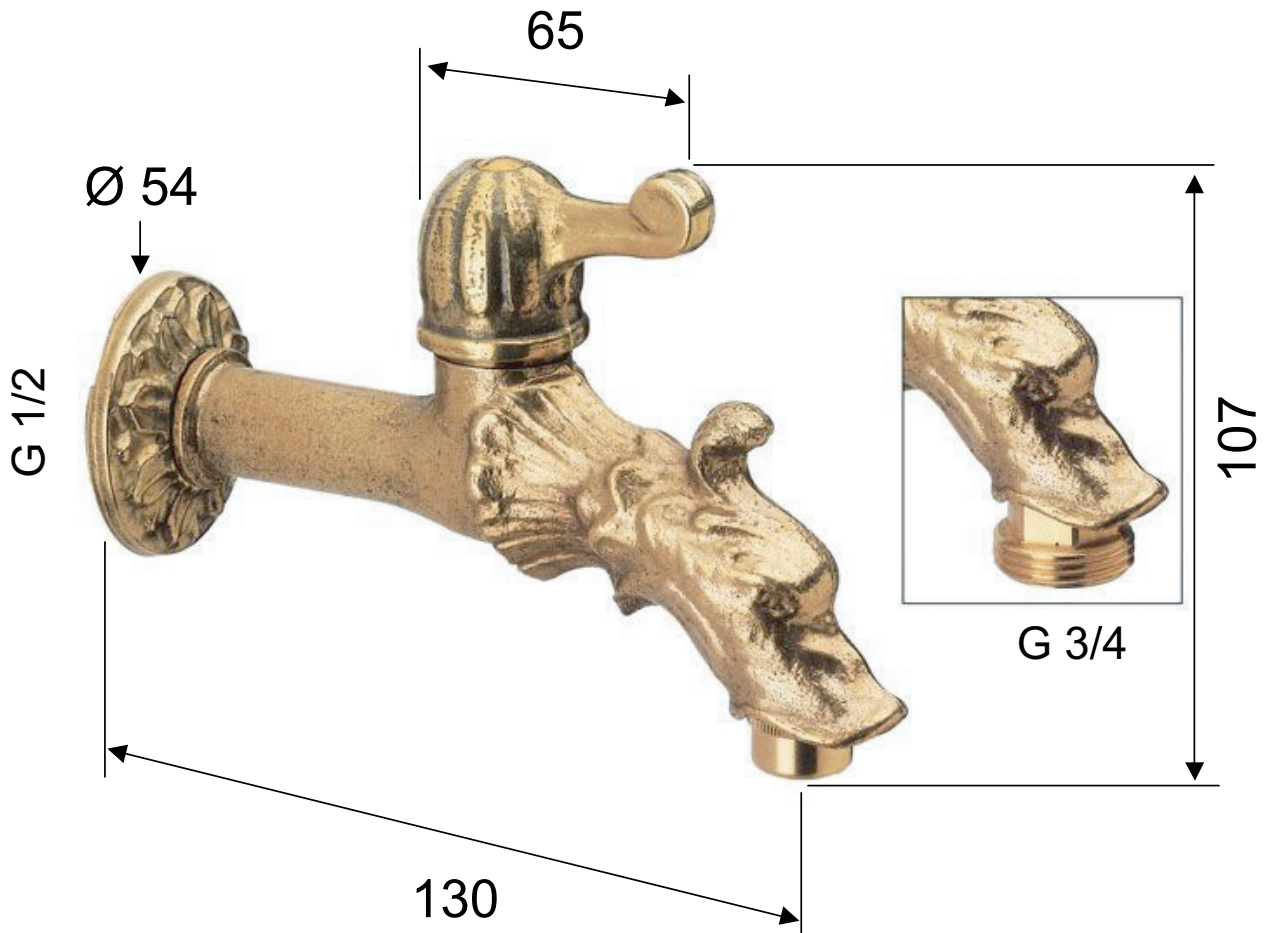

DANIEL

SCHEDA TECNICA TECHNICAL FEATURES

ART. COD.

A696

MATERIALI / MATERIALS

OTTONE / BRASS