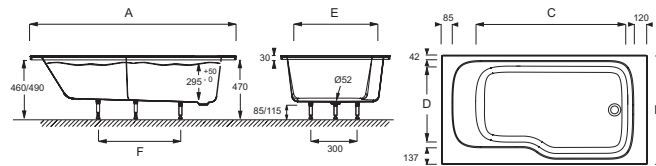

Product Specification: Shower-bath 160 x 85 cm, RH. CE6D066R. Collection: MALICE. DIMENSIONS: 160 x 85 x 50 cm. WEIGHT: 25.5 kg. MATERIAL: Acrylic. INSTALLATION TYPE: Drop-in. VOLUME (L): 272/202. SHAPE: Rectangular. WASTE DIAMETER: 5,2. VERSION: Droite. FEET: Supplied. STEP: Not supplied. WASTE : Founi. OPTIONAL COORDINATING PANEL: Yes. OPTIONAL COORDINATING BATHTHSCREEN: Yes. BATH WELL LENGTH: 115.7. BATH WELL WIDTH: 58. TWO-PERSON BATH: No. CAN BE EQUIPPED WITH A WHIRLPOOL SYSTEM: No. GUARANTEE: 10 years. SUPPLIED WITH: Extra-slim waste with adjustable overflow included. OPTIONAL: Pivot bathscreen, storage shelving, reversible panel and storage tray.. BOTTOM DIMENSIONS: 115.7 x 58/67 cm.

# Technical drawing

Mm	E6D065R	E6D066R
A	1698 <sup>+3</sup>	1598 <sup>+3</sup>
B	898 <sup>+3</sup>	848 <sup>+3</sup>
C	1260	1157
D	630	580
E	720	670
F	820	720

Product Specification: Shower-bath 160 x 85 cm, RH. CE6D066R. Collection: MALICE. DIMENSIONS: 160 x 85 x 50 cm. WEIGHT: 25.5 kg. MATERIAL: Acrylic. INSTALLATION TYPE: Drop-in. VOLUME (L): 272/202. SHAPE: Rectangular. WASTE DIAMETER: 5,2. VERSION: Droite. FEET: Supplied. STEP: Not supplied. WASTE : Founi. OPTIONAL COORDINATING PANEL: Yes. OPTIONAL COORDINATING BATHSCREEN: Yes. BATH WELL LENGTH: 115.7. BATH WELL WIDTH: 58. TWO-PERSON BATH: No. CAN BE EQUIPPED WITH A WHIRLPOOL SYSTEM: No. GUARANTEE: 10 years. SUPPLIED WITH: Extra-slim waste with adjustable overflow included. OPTIONAL: Pivot bathscreen, storage shelving, reversible panel and storage tray.. BOTTOM DIMENSIONS: 115.7 x 58/67 cm.