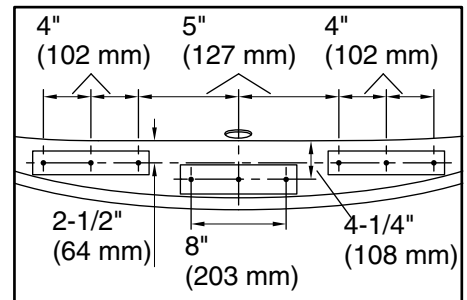

No change in measurements if connected with drain illustrated. (K-7272)

□ Recommended Faucet Location