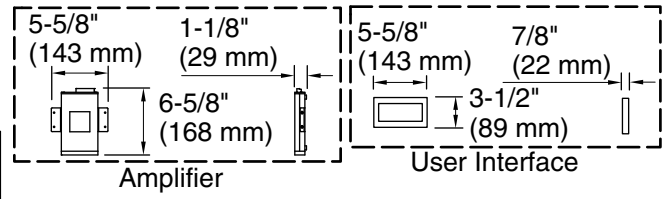

Recommended Faucet Hole Location