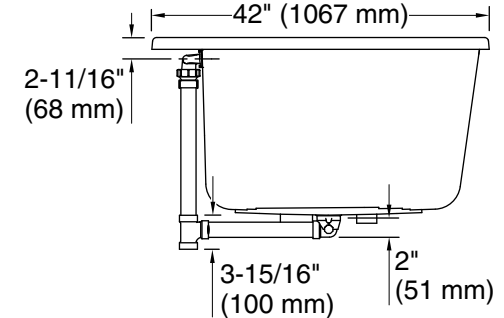

Amplifier

User Interface

Required Electrical Service

One circuit required, protected with Class A Ground-Fault Circuit-Interrupter (GFCI). Outside North America, this device may be known as a Residual Current Device (RCD).

Amplifier: 120 V, 15 A, 50/60 Hz

Technical Information

All product dimensions are nominal.

Installation:	Drop-in, Under-mount
Drain location:	Center
Basin area, bottom:	46-5/16" x 31-3/16" (1177 mm x 792 mm)
Basin area, top:	63-7/16" x 34-1/4" (1611 mm x 869 mm)
Weight:	110 lbs (49.9 kg)
Minimum floor load:	52.4 lbs/ft² (255.8 kg/m²)
Water depth:	18-5/8" (472 mm)
Water capacity:	112.2 gal (424.7 L)
Template:	Drop-in, 1268440-7, required, included
Electrical component rating:	Amplifier: 120 V, 1.1 A, 50/60 Hz
Amplifier channels:	2 at 15 W per channel 2 at 30 W per channel
Bluetooth® range:	33 ft (0.8 m)

Notes

Measure your actual product for rough-in details. Install this product according to the installation instructions.

The hot water supply should be 70% of the capacity of the bath or greater. Installations will vary.

If installing a rim-mount faucet, make sure there is no interference above or below the deck before drilling any holes.