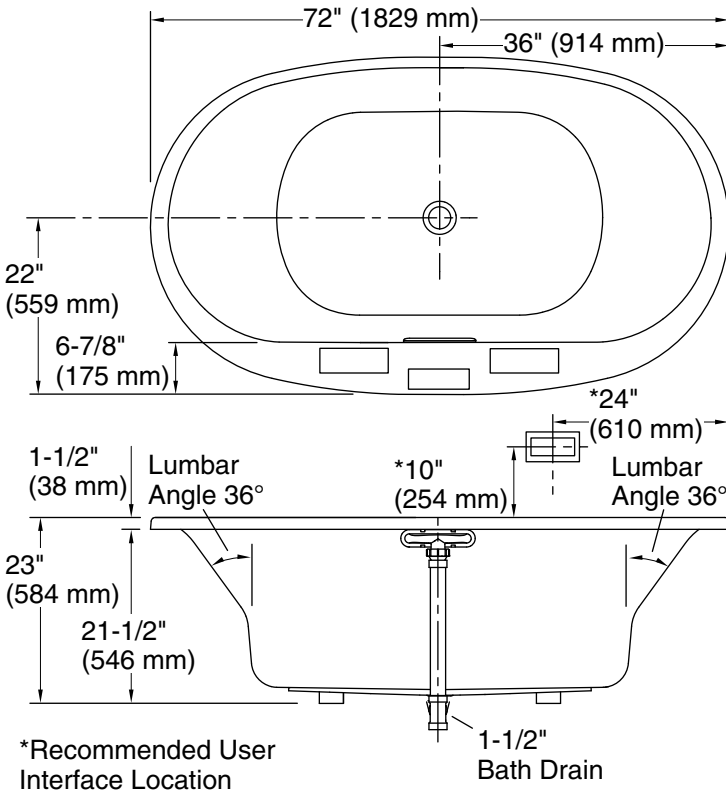

No change in measurements if connected with drain illustrated. (K-7272)

□ Recommended Faucet Location