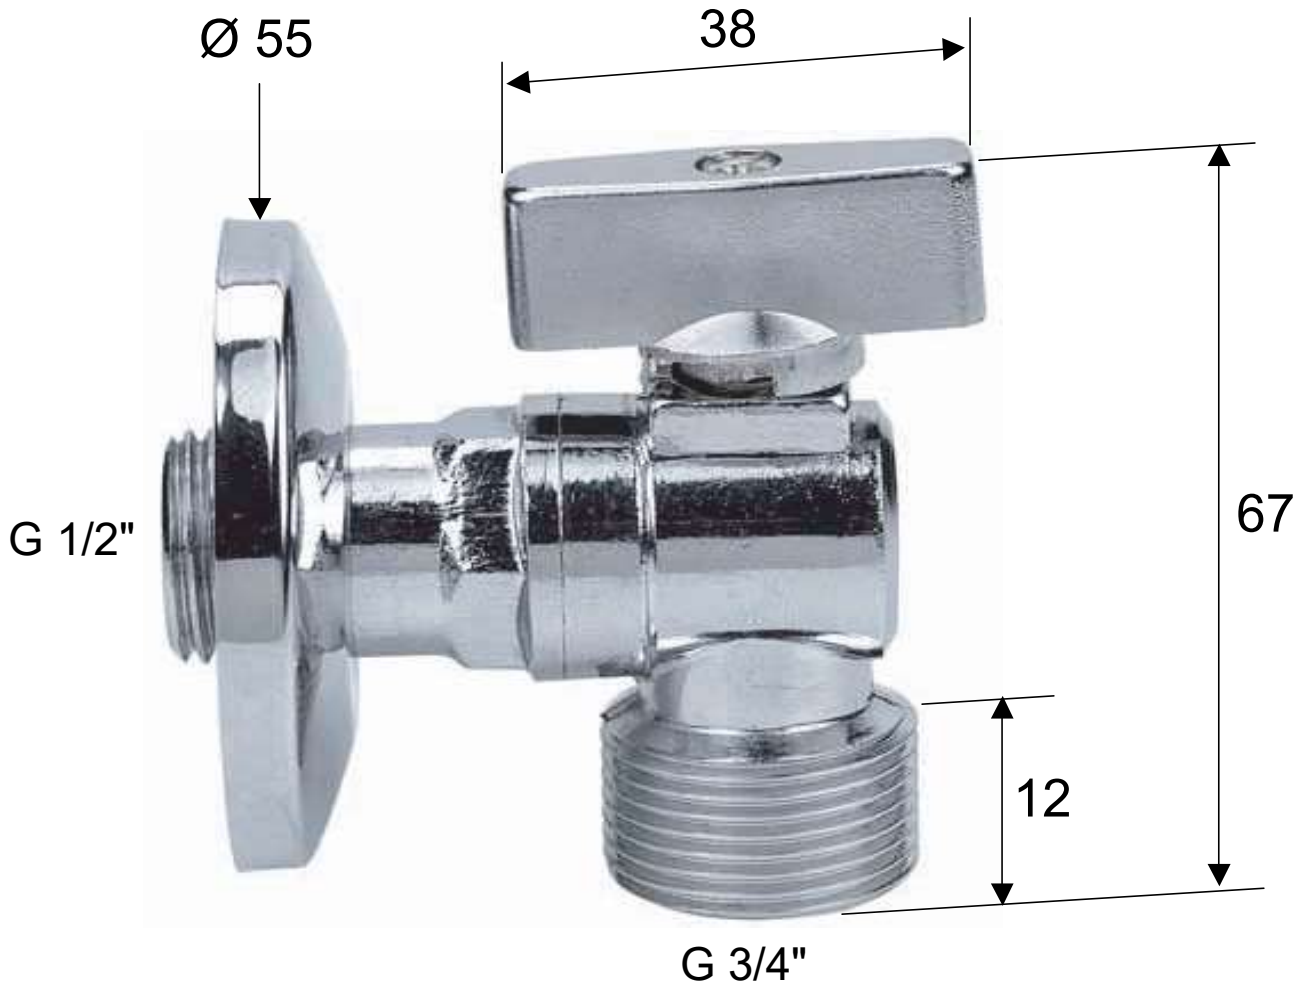

DANIEL

SCHEDA TECNICA TECHNICAL FEATURES

ART. COD.

A660NR

MATERIALI / MATERIALS

OTTONE CROMATO / CHROME PLATED BRASS

CROMATURA / CHROME PLATING

UNI EN 248