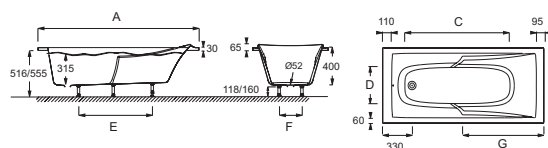

**E60904**

**Collection:** CORVETTE

**Finish\*:**

00 - White

**Main features:**

**Features**

- DIMENSIONS: 150 x 70 cm
- MATERIAL: Acrylic
- VOLUME (L): 128/58
- FOOT HEIGHT: 118/160
- FEET: Supplied
- WASTE : Not supplied
- BATH WELL LENGTH: 95.4 cm
- TWO-PERSON BATH: No
- GUARANTEE: 10 years
- WEIGHT: 13.3 kg
- INSTALLATION TYPE: Drop-in
- SHAPE: Rectangular
- WASTE DIAMETER: 5,2 cm
- STEP: Not supplied
- OPTIONAL COORDINATING PANEL: Yes
- BATH WELL WIDTH: 28 cm
- CAN BE EQUIPPED WITH A WHIRLPOOL SYSTEM: No
- SUPPLIED WITH: Adjustable Quick clip feet

**Technical drawing**

Mm	E60900	E60905	E60901	E60902	E60903	E60904
A	1798 ±1	1698 ±1	1697 ±1	1700 ±1	1600 ±1	1500 ±1
B	804 ±1	800 ±1	753 ±1	705 ±1	702 ±1	702 ±1
C	1167	1067	1067	1067	954	954
D	380	380	330	280	280	280
E	750	750	700	700	650	600
F	200	200	140	140	140	140
G	900	850	850	850	800	750

Product Specification: Drop-in bath 150 x 70 cm. E60904. Collection: CORVETTE. DIMENSIONS: 150 x 70 cm. WEIGHT: 13.3 kg. MATERIAL: Acrylic. INSTALLATION TYPE: Drop-in. VOLUME (L): 128/58. SHAPE: Rectangular. FOOT HEIGHT: 118/160. WASTE DIAMETER: 5,2 cm. FEET: Supplied. STEP: Not supplied. WASTE : Not supplied. OPTIONAL COORDINATING PANEL: Yes. BATH WELL LENGTH: 95.4 cm. BATH WELL WIDTH: 28 cm. TWO-PERSON BATH: No. CAN BE EQUIPPED WITH A WHIRLPOOL SYSTEM: No. GUARANTEE: 10 years. SUPPLIED WITH: Adjustable Quick clip feet.