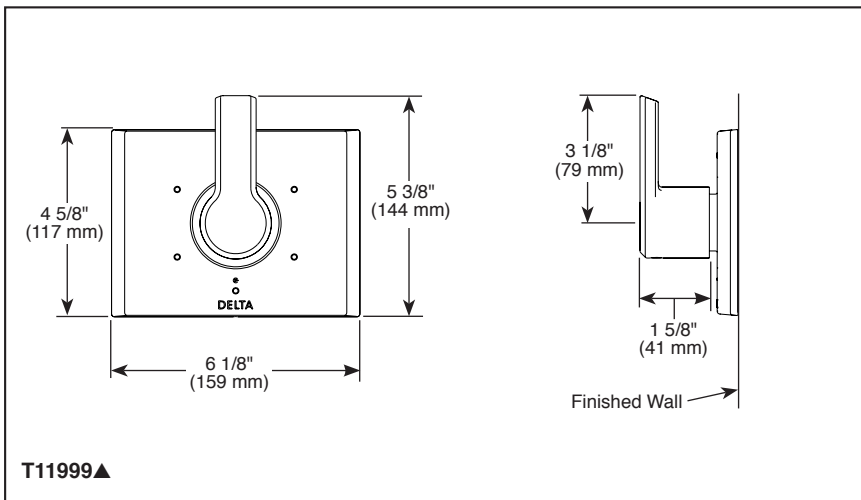

▲ Designate proper finish suffix

Delta reserves the right (1) to make changes in specifications and materials, and (2) to change or discontinue models, both without notice or obligation. Dimensions are for reference only. See current full-line price book or www.deltafaucet.com for finish options and product availability.

Delta Faucet Company

55 E. 111th Street, Indianapolis, Indiana 46280
350 South Edgeware Road, St. Thomas, ON N5P 4L1
© 2021 Delta Faucet Company