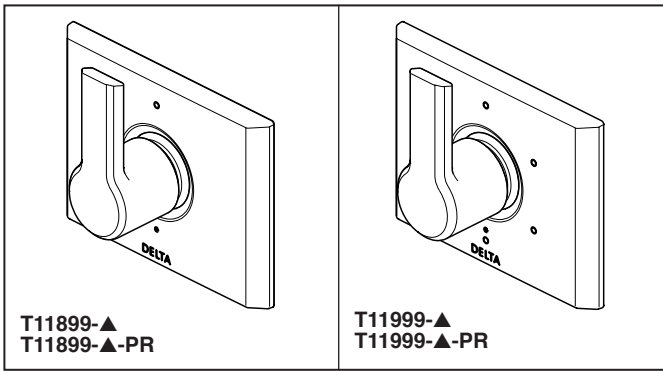

see what Delta can do™

CUSTOM SHOWER DIVERTER

- Pivotal™ Bath Collection
- Three Function Diverter Trim (T11899)
- Six Function Diverter Trim (T11999)

FEATURES:

- Lumicoat™ Finish (brilliance finishes only) on model numbers with "PR"
- Lumicoat™ Finishes easily wipe clean without cleaners and chemicals on the products most commonly touched areas

STANDARD SPECIFICATIONS

- Three function diverter. 2 individual positions, 1 shared position
- Six function diverter. 3 individual positions, 3 shared positions
- Must also order R11000 rough-in
- Two individual positions, no shared positions, order cartridge RP71717
- Three individual positions, no shared positions, order cartridge RP71718
- Installation extension kit order RP75137, adds 1" to maximum installation thickness

COMPLIES WITH:

- ASME A112.18.1 / CSA B125.1
- ♿ Indicates compliance to ICC/ANSI A117.1

Submitted Model No.: _____

Specific Features: _____

▲ Designate proper finish suffix

Delta reserves the right (1) to make changes in specifications and materials, and (2) to change or discontinue models, both without notice or obligation. Dimensions are for reference only. See current full-line price book or www.deltafaucet.com for finish options and product availability.