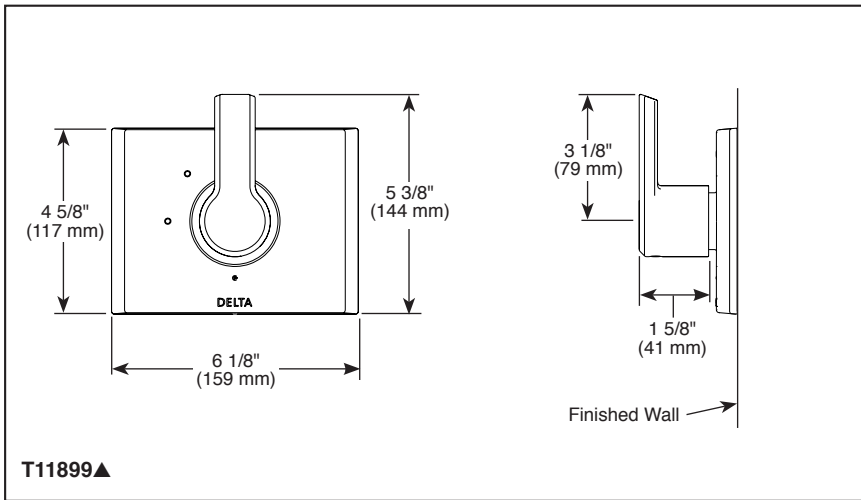

▲ Designate proper finish suffix

Delta reserves the right (1) to make changes in specifications and materials, and (2) to change or discontinue models, both without notice or obligation. Dimensions are for reference only. See current full-line price book or www.deltafaucet.com for finish options and product availability.

Delta Faucet Company

55 E. 111th Street, Indianapolis, Indiana 46280
350 South Edgeware Road, St. Thomas, ON N5P 4L1
© 2021 Delta Faucet Company