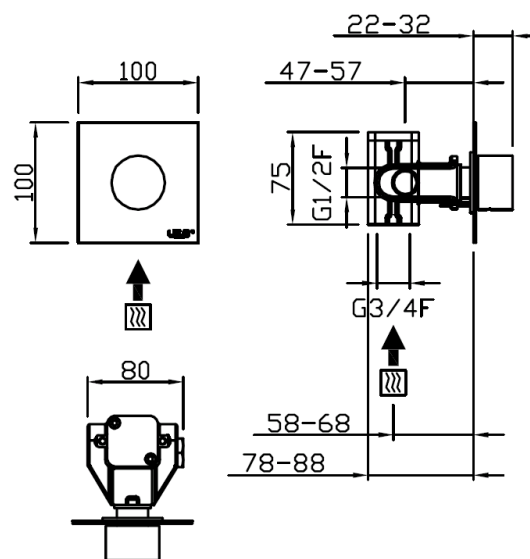

ilTondo

ilTondo high flow single tap
21002-CR

TECHNICAL INFORMATION

Single high flow tap. Square plate and round handle. CHROME

FEATURES

Easy installation

PICTURE

TECHNICAL DRAWING

SPARE PARTS

ORIC007

FINISHINGS