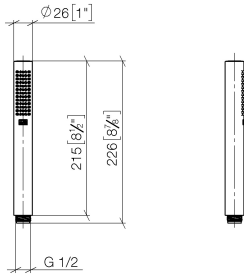

SERIES-VARIOUS Hand shower - Platinum

IMO

28 029 979

- COMPACT RAIN, max. flow rate 6.8 l/min (at 3 bar)
- with anti-scale system
- 1/2" connection
- This product can help a building meet the requirements of Green Building Rating Systems, e.g. LEED®, BREEAM®, DGNB

Intrinsic protection against back flow.

Fits: IMO, LULU, MADISON, MEM, TARA, CL.1, LISSÉ, VAIA, META, CYO

	Platinum	28 029 979-08 0010
	Chrome	28 029 979-00 0010
	Chrome	28 029 979-00
	Brushed Platinum	28 029 979-06 0010
	Brushed Platinum	28 029 979-06
	Platinum	28 029 979-08
	Dark Chrome	28 029 979-19
	Dark Chrome	28 029 979-19 0010
	Light Gold	28 029 979-26
	Light Gold	28 029 979-26 0010
	Brushed Durabass (23kt Gold)	28 029 979-28
	Brushed Durabass (23kt Gold)	28 029 979-28 0010
	Matte Black	28 029 979-33 0010
	Matte Black	28 029 979-33
	Brushed Champagne (22kt Gold)	28 029 979-46 0010
	Brushed Champagne (22kt Gold)	28 029 979-46
	Champagne (22kt Gold)	28 029 979-47 0010
	Champagne (22kt Gold)	28 029 979-47
	Brushed Chrome	28 029 979-93
	Brushed Chrome	28 029 979-93 0010
	Brushed Dark Platinum	28 029 979-99
	Brushed Dark Platinum	28 029 979-99 0010

28 029 979

mm [inches]

Flow rate chart

28 029 979

Product version from 4/1/2024

Parts for other
finishes can be found
here: [Chrome](#)

SERIES-VARIOUS Hand shower - Platinum

IMO