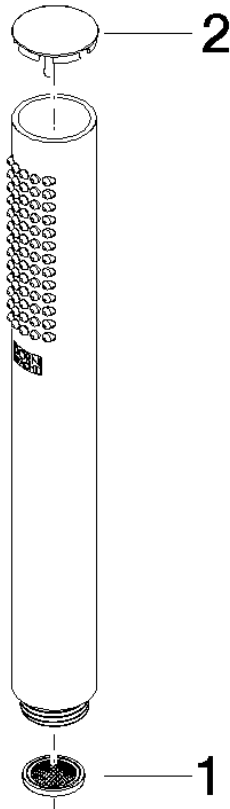

SERIES-VARIOUS Hand shower - Platinum

IMO

28 029 979

- COMPACT RAIN, max. flow rate 6.8 l/min (at 3 bar)
- with anti-scale system
- 1/2" connection
- This product can help a building meet the requirements of Green Building Rating Systems, e.g. LEED®, BREEAM®, DGNB

Intrinsic protection against back flow.

Fits: IMO, LULU, MADISON, MEM, TARA, CL.1, LISSÉ, VAIA, META, CYO

	Platinum	28 029 979-08 0010
	Chrome	28 029 979-00 0010
	Chrome	28 029 979-00
	Brushed Platinum	28 029 979-06 0010
	Brushed Platinum	28 029 979-06
	Platinum	28 029 979-08
	Dark Chrome	28 029 979-19
	Dark Chrome	28 029 979-19 0010
	Light Gold	28 029 979-26
	Light Gold	28 029 979-26 0010
	Brushed Durabass (23kt Gold)	28 029 979-28
	Brushed Durabass (23kt Gold)	28 029 979-28 0010
	Matte Black	28 029 979-33 0010
	Matte Black	28 029 979-33
	Brushed Champagne (22kt Gold)	28 029 979-46 0010
	Brushed Champagne (22kt Gold)	28 029 979-46
	Champagne (22kt Gold)	28 029 979-47 0010
	Champagne (22kt Gold)	28 029 979-47
	Brushed Chrome	28 029 979-93
	Brushed Chrome	28 029 979-93 0010
	Brushed Dark Platinum	28 029 979-99
	Brushed Dark Platinum	28 029 979-99 0010

28 029 979

mm [inches]

Flow rate chart

28 029 979

Product version from 4/1/2024

Parts for other
finishes can be found
here: [Chrome](#)

SERIES-VARIOUS Hand shower - Platinum

IMO

28 029 979

Spare parts list

Product version from 4/1/2024

No.	Item Number	Name	Quantity used	Delivery time
	09 23 01 039 90	sieve	2	2