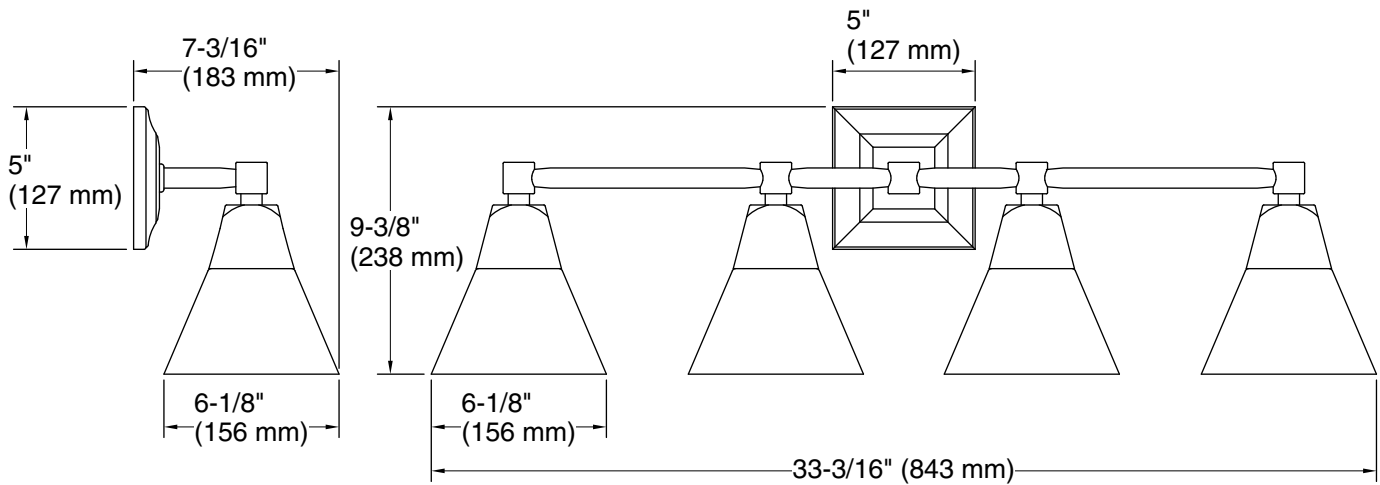

Required Electrical Service

One circuit required.

Lights: 120 V, 60 Hz

Technical Information

All product dimensions are nominal.

Installation Type: Wall-mount

Material: Brass

Number of Lights: 4

Lighting Type: Socket-based

Socket Type: E-26 Medium

Number of Shades: 4

Shade Type: Glass - frosted

Electrical component rating: Socket Rating: 60 Hz, 60 W, 3200 Lumens, 3000K