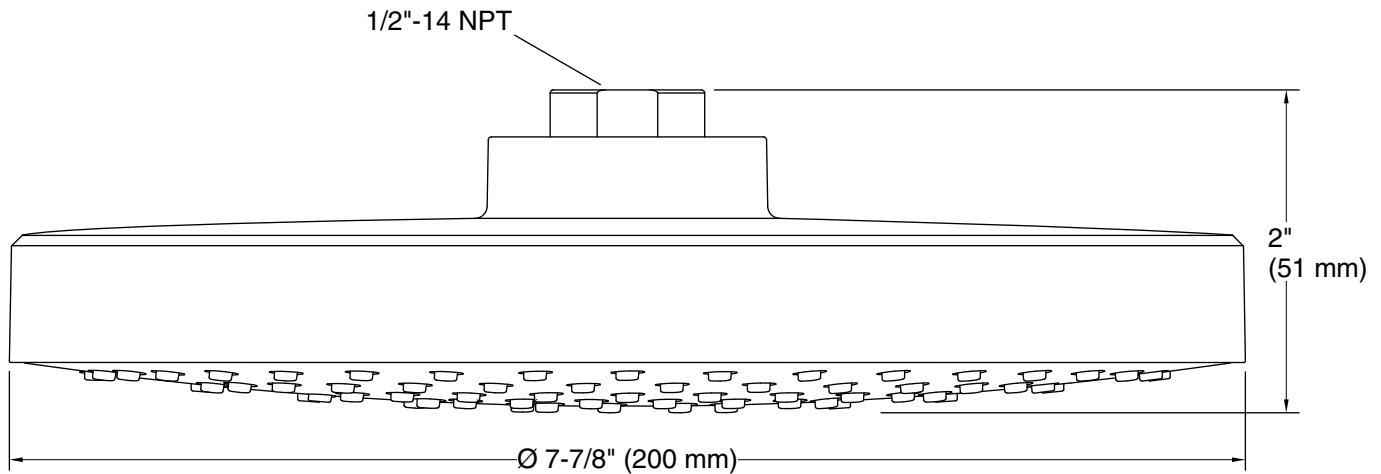

Technical Information

All product dimensions are nominal.

Showerhead/Body Spray:

Rated maximum flow: 2 gal/min (7.6 l/min)

Pressure: 45 psi (3.1 bar)

Notes

Install this product according to the installation instructions.