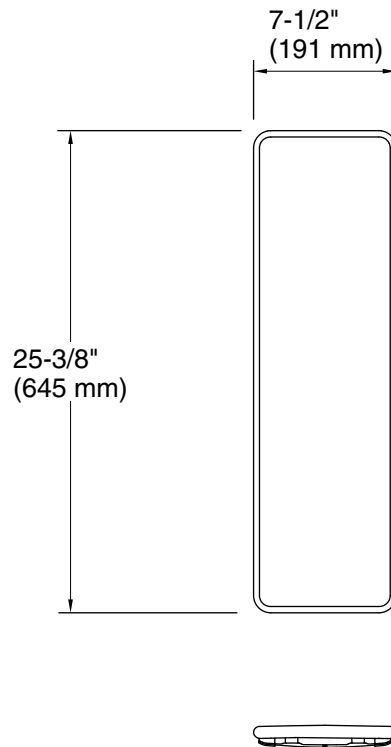

Bellwether®

Drain Cover

K-9156

Features

- Aluminum.
- For use with Bellwether 60" x 32" shower bases.

Recommended Products/Accessories

K-23723 Faucet cleaner

Codes/Standards

Technical Information

All product dimensions are nominal.

Material: Aluminum

Notes

Install this product according to the installation guide.