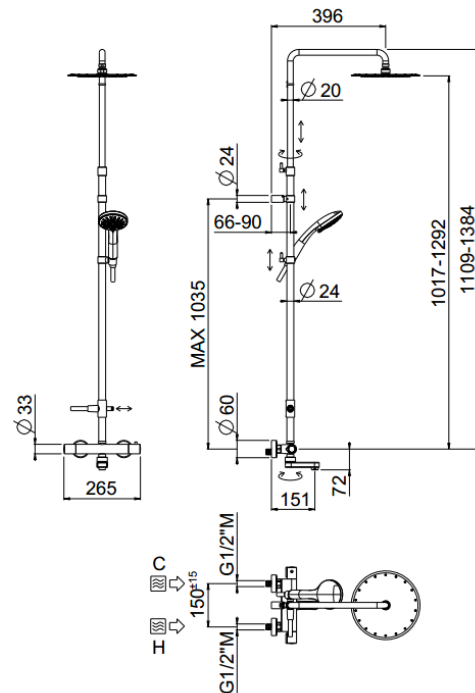

## TECHNICAL INFORMATION

Bridge telescopic shower column including exposed thermostatic mixer with diverter and swinging spout, turning bar with adjustable mounting. Round shower head, Ø250, non-liming, inspectable and serviceable in ABS. 3 jets non-liming shower in ABS. Smooth double anti-torsion PVC flexible hose, cm 150. CHROME

## FEATURES

rain jet

central jet

side jet

Tub spout

double anti-torsion

adjustable telescopic shower column

Rigoletto adjustable spout

inspectable round

## TECHNICAL DRAWING