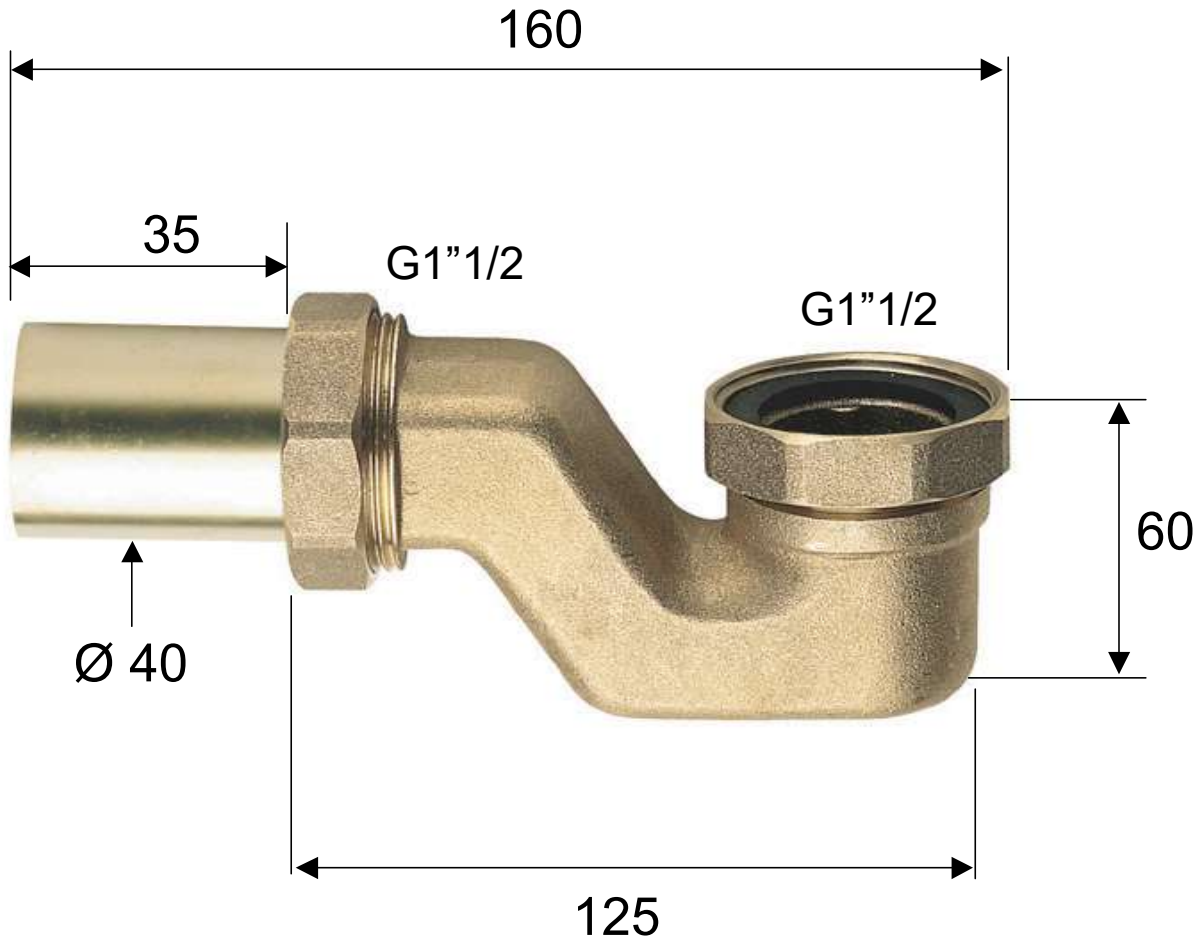

DANIEL

SCHEDA TECNICA TECHNICAL FEATURES

ART. COD.

A780

MATERIALI / MATERIALS

OTTONE / BRASS