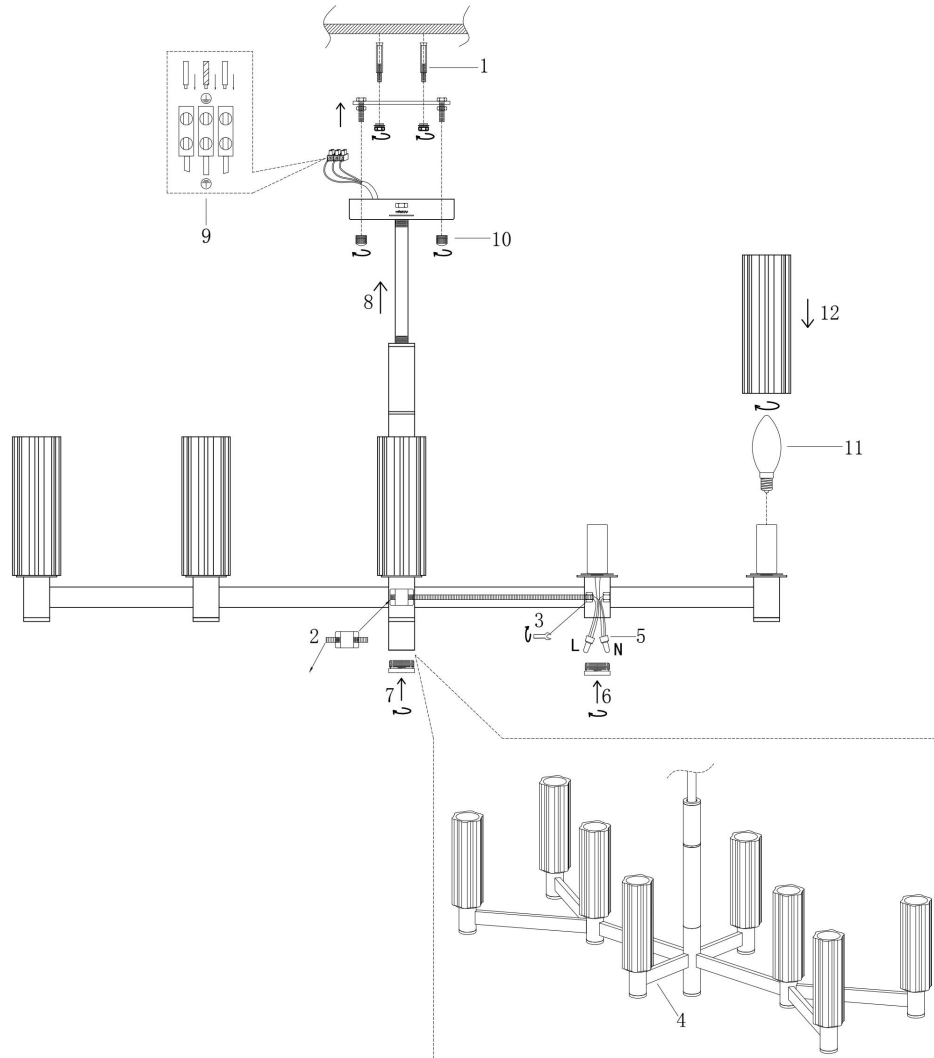

FREYA
TRADITION OF QUALITY

Instruction

FR5167PL-08BS

8xE14 40W

Model: FR5167PL-08BS

Collection: Modern

Pendant Lamps