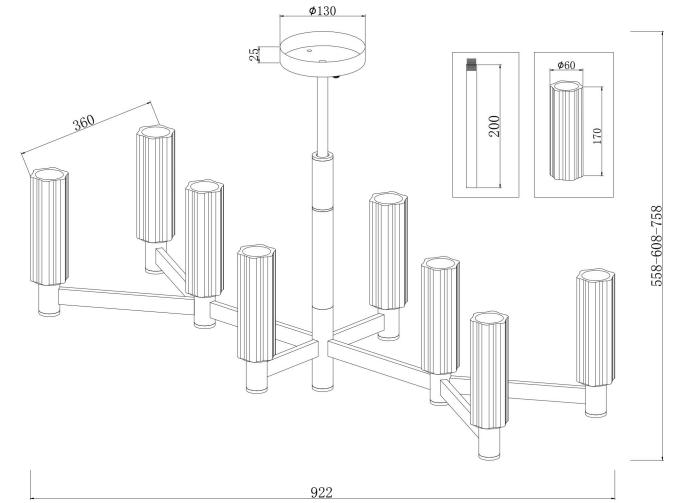

FREYA
TRADITION OF QUALITY

Instruction

FR5167PL-08BS

8xE14 40W

Model: FR5167PL-08BS

Collection: Modern

Pendant Lamps