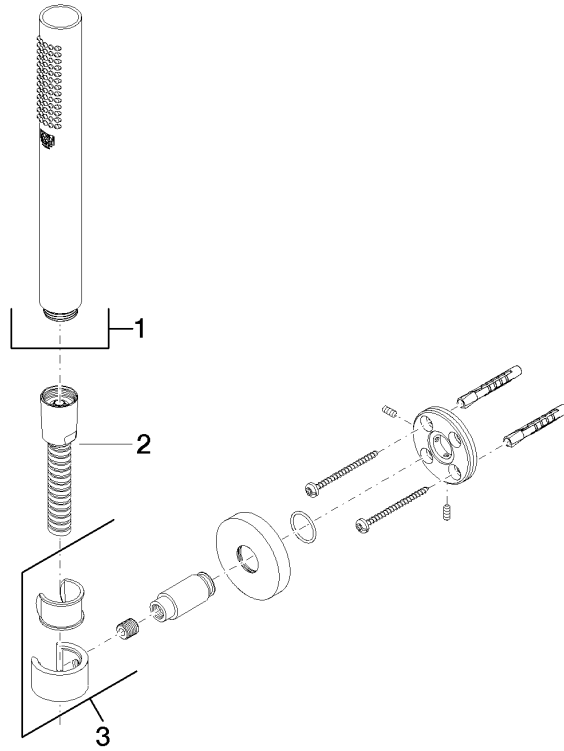

27 806 625

Product version from 6/3/2020

Product version from 4/1/2024 to 6/3/2020