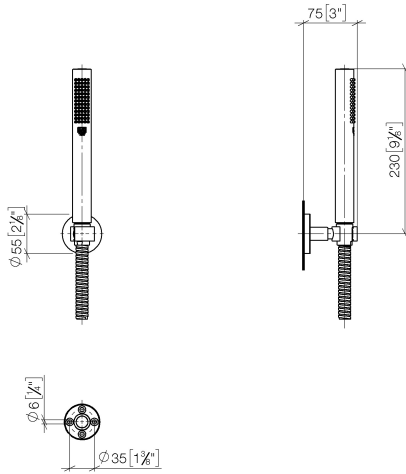

**Hand shower set - Matte Black**

TARA

27 806 625

Fits: TARA, META

- COMPACT RAIN, max. flow rate 15 l/min (at 3 bar)
- with anti-scale system
- rosette Ø 55 mm
- metal shower hose 1250mm with integrated anti-twist protection
- shower holder rosette Ø 55mm
- WRAS 2209005

### Concealed wall elbow -

- max. recess depth 163 mm
- min. recess depth 90 mm

35 085 970 90

### Wall elbow - Matte Black

28 450 625-33

27 806 625

mm [inches]

Flow rate chart

Codes & Standards

DIN 4109

ISO 3822