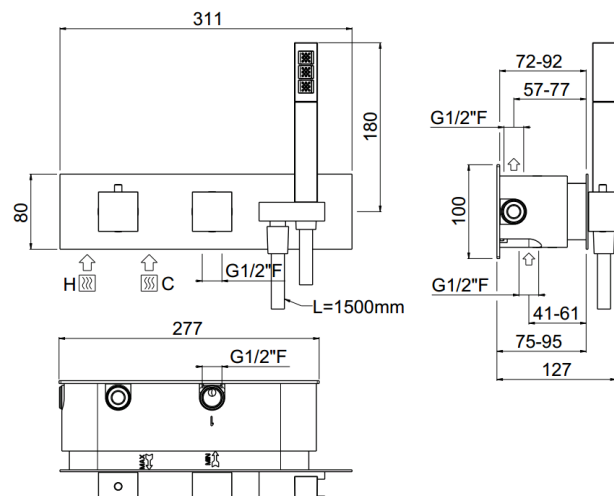

ilQuadro

ilQuadro 3way thermostatic
21830-CR

TECHNICAL INFORMATION

Concealed horizontal thermostatic mixer with integrated shower holder, 3 ways, smoot anti-torsion PVC flexible hose and one jet non-liming square shower in ABS. Square plate and handles.
CHROME

Flow rate:
horizontal 2-3way thermostatic

FEATURES

double anti-torsion

safe built-in

PICTURE

TECHNICAL DRAWING

SPARE PARTS

ORIC048
3 vie / ways