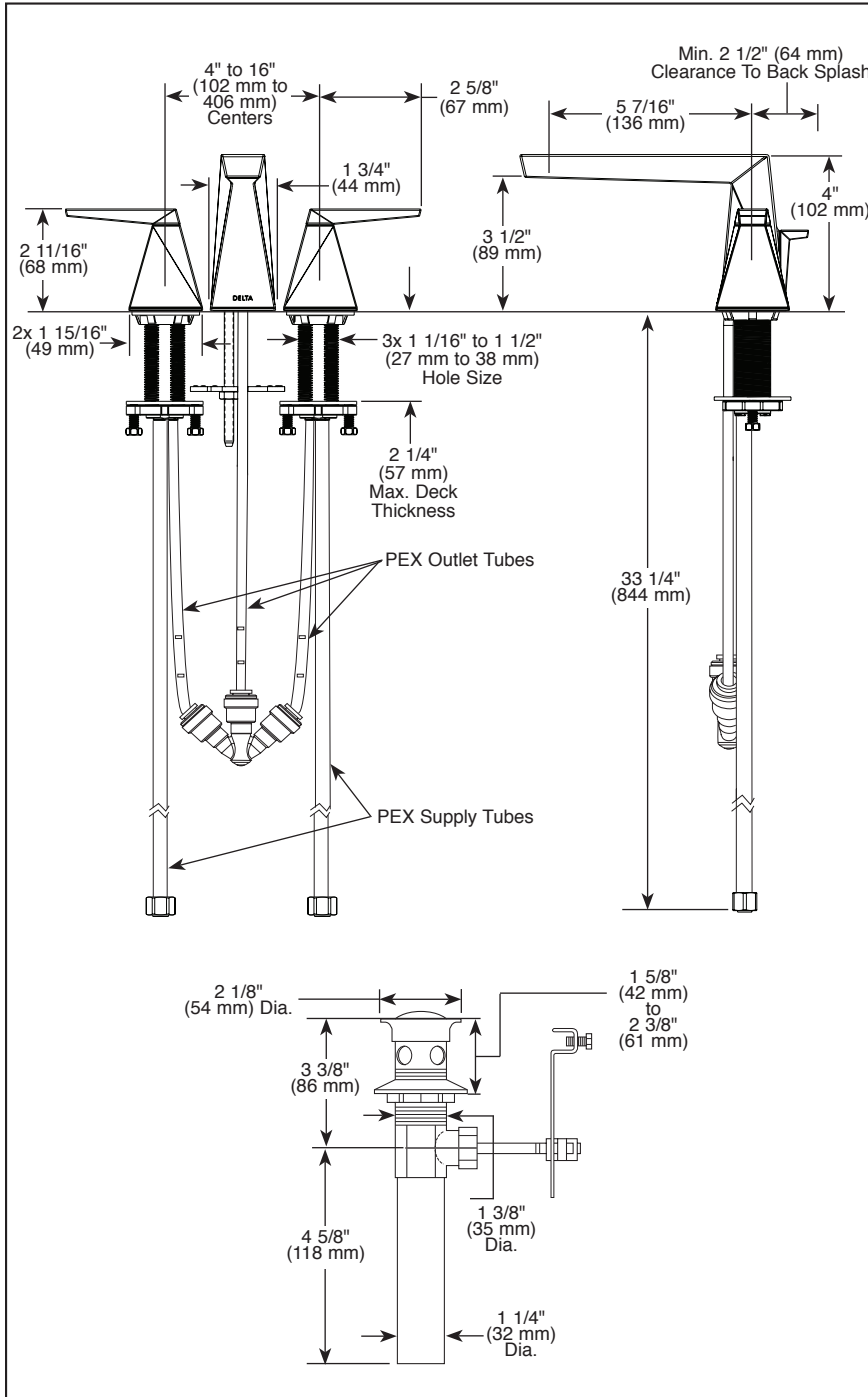

Submitted Model No.: _____

Specific Features: _____

▲ Designate proper finish suffix

Delta reserves the right (1) to make changes in specifications and materials, and (2) to change or discontinue models, both without notice or obligation. Dimensions are for reference only. See current full-line price book or www.deltafaucet.com for finish options and product availability.

DSP-L-35543-MPU-DST Rev. B

see what Delta can do™

BATHROOM FAUCET

- Trillian™ Collection
- Two Handle Widespread Deck Mount

FEATURES:

- DIAMOND Seal® Technology
- Lumicoat™ Finish (brilliance finishes only) on model numbers with "PR"
- Lumicoat™ Finishes easily wipe clean without cleaners and chemicals on the products most commonly touched areas

STANDARD SPECIFICATIONS:

- Max flow rate 1.2 gpm @ 60 psi, 4.5 L/min @ 414 kPa
- Three hole mount
- Solid brass fabricated end valve
- 1/4 turn stops
- Hot and cold stems are interchangeable
- Diamond coated ceramic cartridge
- 3/8" O.D. straight PEX supply tubes
- Models have metal drain with pop-up type fitting with plated flange and stopper