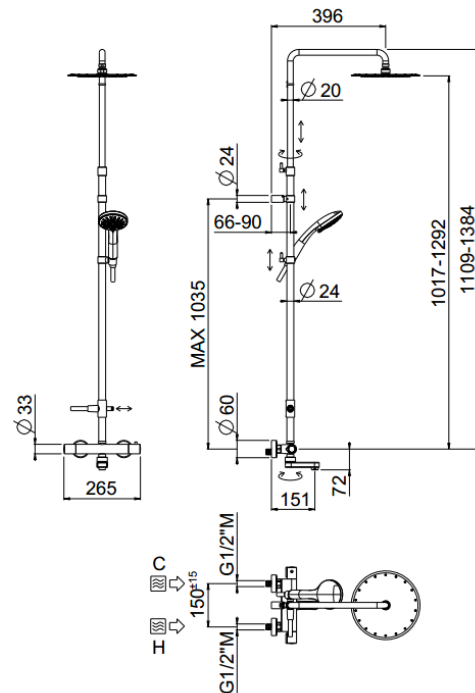

## TECHNICAL INFORMATION

Bridge telescopic shower column including exposed thermostatic mixer with diverter and swinging spout, turning bar with adjustable mounting. Round shower head, Ø250, non-liming, inspectable and serviceable in chromed stainless steel. 3 jets non-liming shower in ABS. Smooth double anti-torsion PVC flexible hose, cm 150. CHROME

## FEATURES

rain jet

central jet

side jet

Tub spout

double anti-torsion

adjustable telescopic shower column

Rigoletto adjustable spout

inspectable round

## TECHNICAL DRAWING