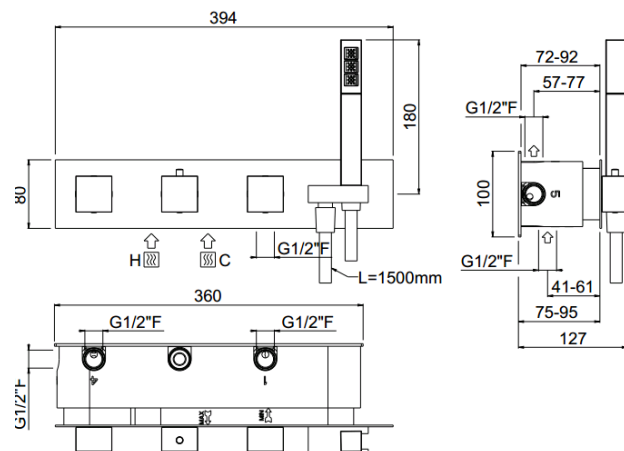

ilQuadro

ilQuadro 5way thermostatic
21850-CR

TECHNICAL INFORMATION

Concealed horizontal thermostatic mixer with integrated shower holder, 5 ways, smoot anti-torsion PVC flexible hose and one jet non-liming square shower in ABS. Square plate and handles.
CHROME

Flow rate:
horizontal 2-3way thermostatic

FEATURES

double anti-torsion

safe built-in

PICTURE

TECHNICAL DRAWING

SPARE PARTS

ORIC047
2 vie / ways