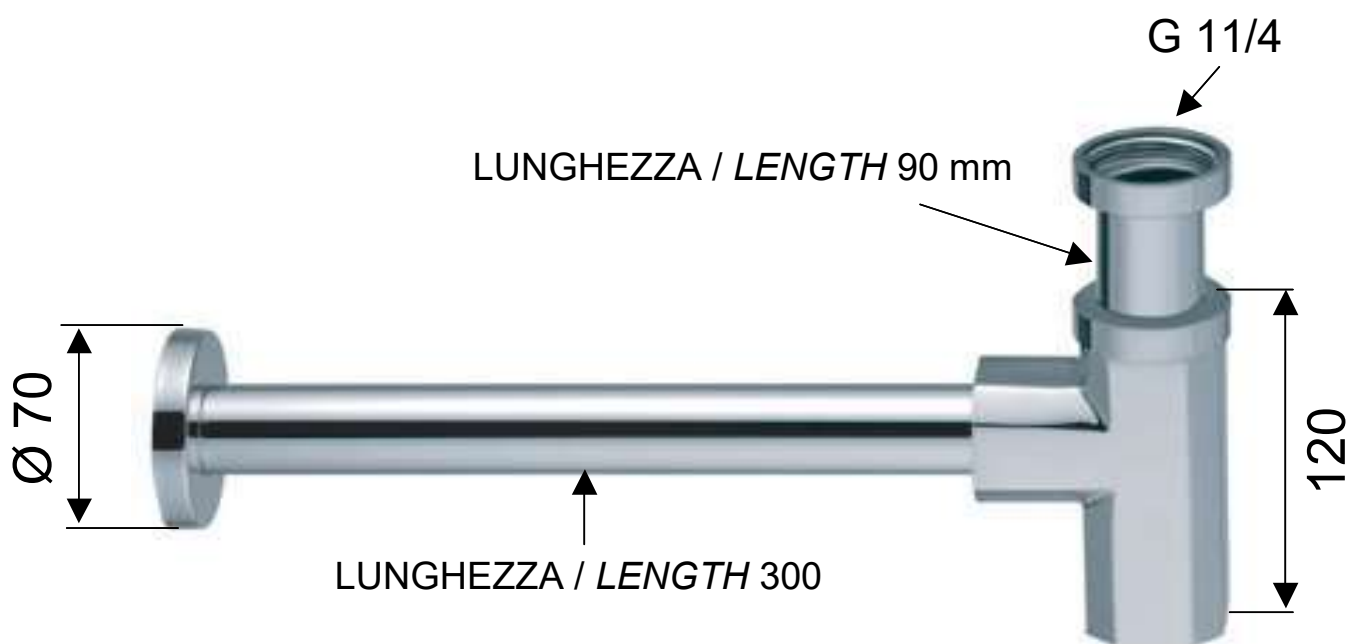

ART. COD. **A745**

MATERIALI / MATERIALS

OTTONE CROMATO / CHROME PLATED BRASS

CROMATURA / CHROME PLATING

UNI EN 248