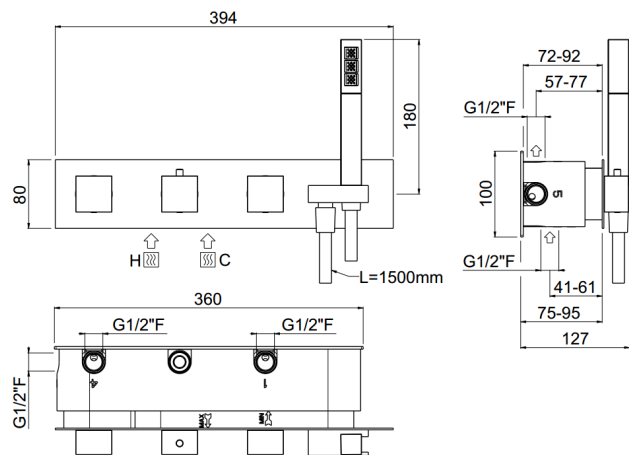

ilQuadro

ilQuadro 4way thermostatic
21841-CR

TECHNICAL INFORMATION

Concealed horizontal thermostatic mixer with integrated shower holder, 4 ways, smooth anti-torsion PVC flexible hose and one jet non-liming inspectable square shower in brass. Square plate and handles. CHROME

Flow rate:
horizontal 2-3way thermostatic

FEATURES

double anti-torsion

safe built-in

PICTURE

TECHNICAL DRAWING

SPARE PARTS

ORIC047
2 vie / ways