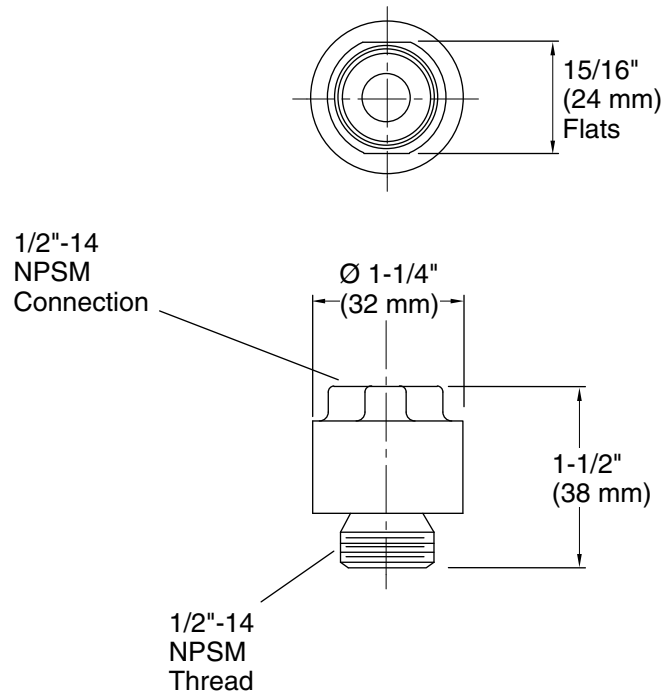

Technical Information

All product dimensions are nominal.

Notes

Install this product according to the installation guide.