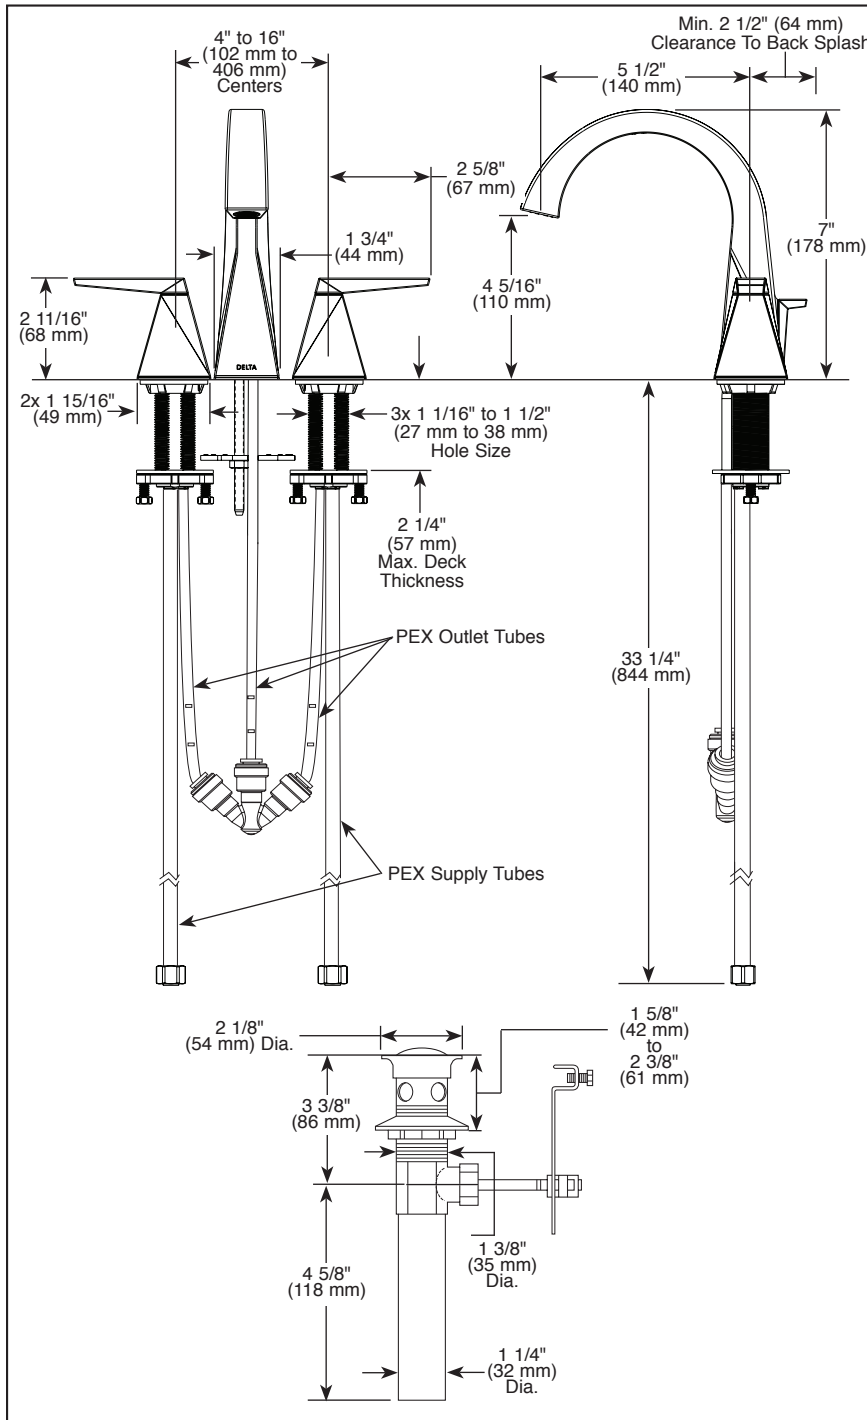

## BATHROOM FAUCET

- Trillian™ Collection
- Two Handle Widespread Deck Mount

Submitted Model No.: \_\_\_\_\_

Specific Features: \_\_\_\_\_

▲ Designate proper finish suffix

Delta reserves the right (1) to make changes in specifications and materials, and (2) to change or discontinue models, both without notice or obligation. Dimensions are for reference only. See current full-line price book or [www.deltafaucet.com](http://www.deltafaucet.com) for finish options and product availability.

### STANDARD SPECIFICATIONS:

- Max flow rate 1.2 gpm @ 60 psi, 4.5 L/min @ 414 kPa
- Three hole mount
- Solid brass fabricated end valve
- 1/4 turn stops
- Hot and cold stems are interchangeable
- Diamond coated ceramic cartridge
- 3/8" O.D. straight PEX supply tubes
- Models have metal drain with pop-up type fitting with plated flange and stopper